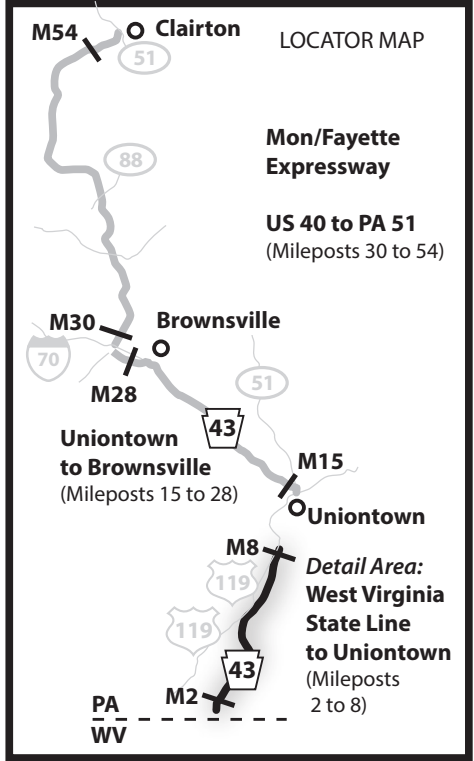

# Turnpike 43 - Mon/Fayette Expressway

## PA / WV State Line to Uniontown

### E-Z PASS RATES

- Ramp No Toll
- Mainline Toll Plaza
- Ramp/Toll Plaza