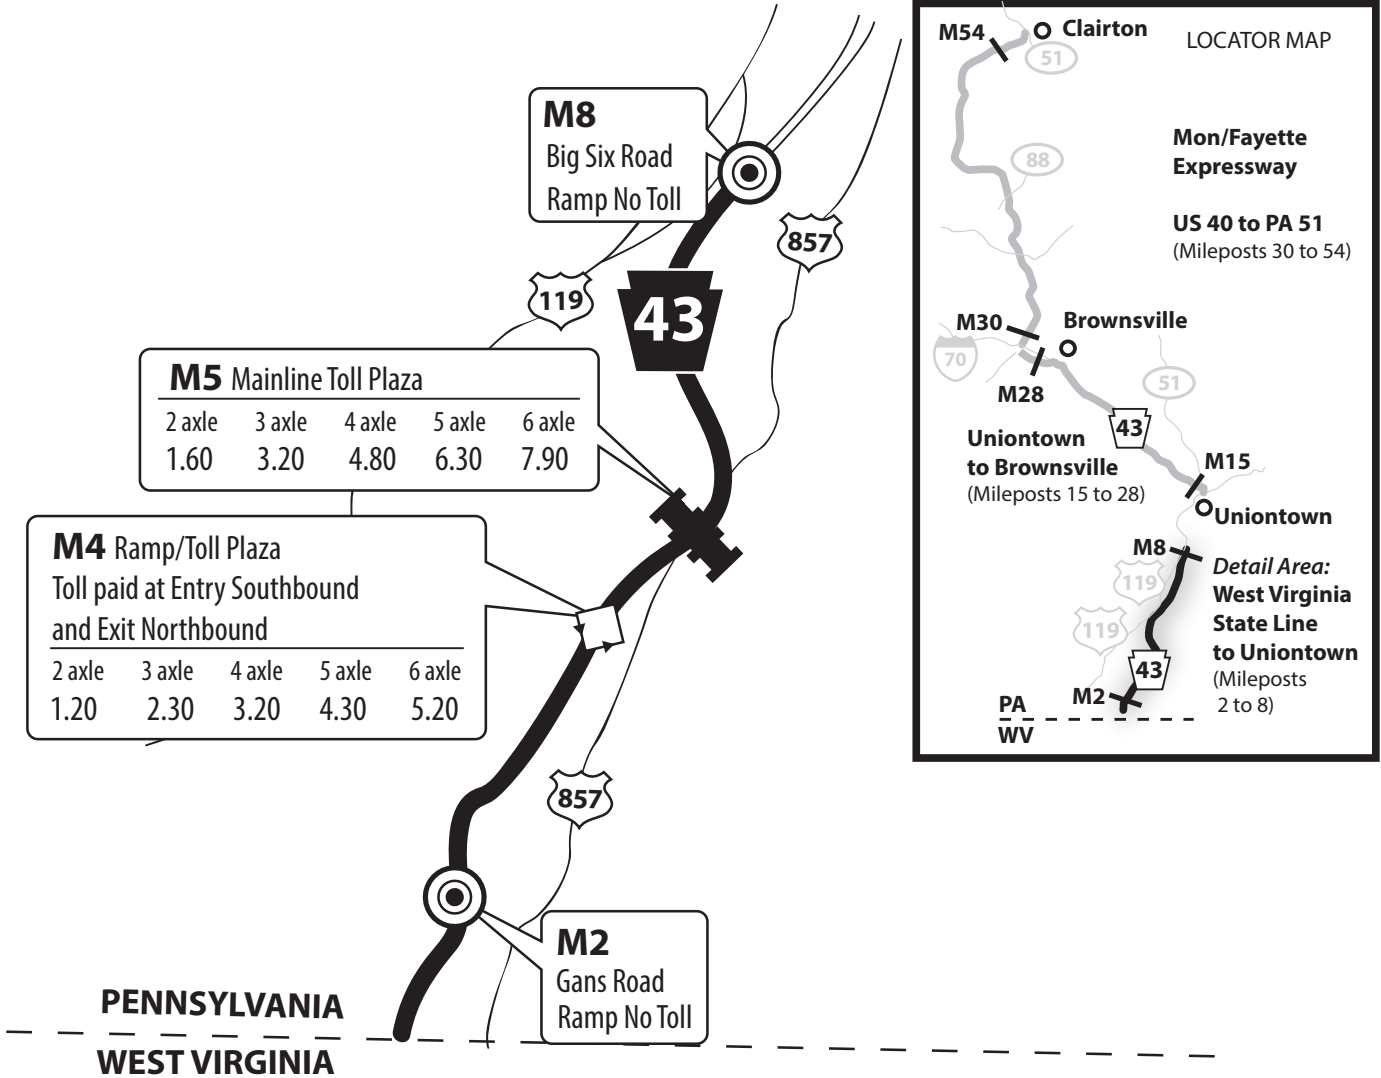

# Turnpike 43 - Mon/Fayette Expressway

## PA / WV State Line to Uniontown

### E-Z PASS RATES

- Ramp No Toll
- Mainline Toll Plaza
- Ramp/Toll Plaza