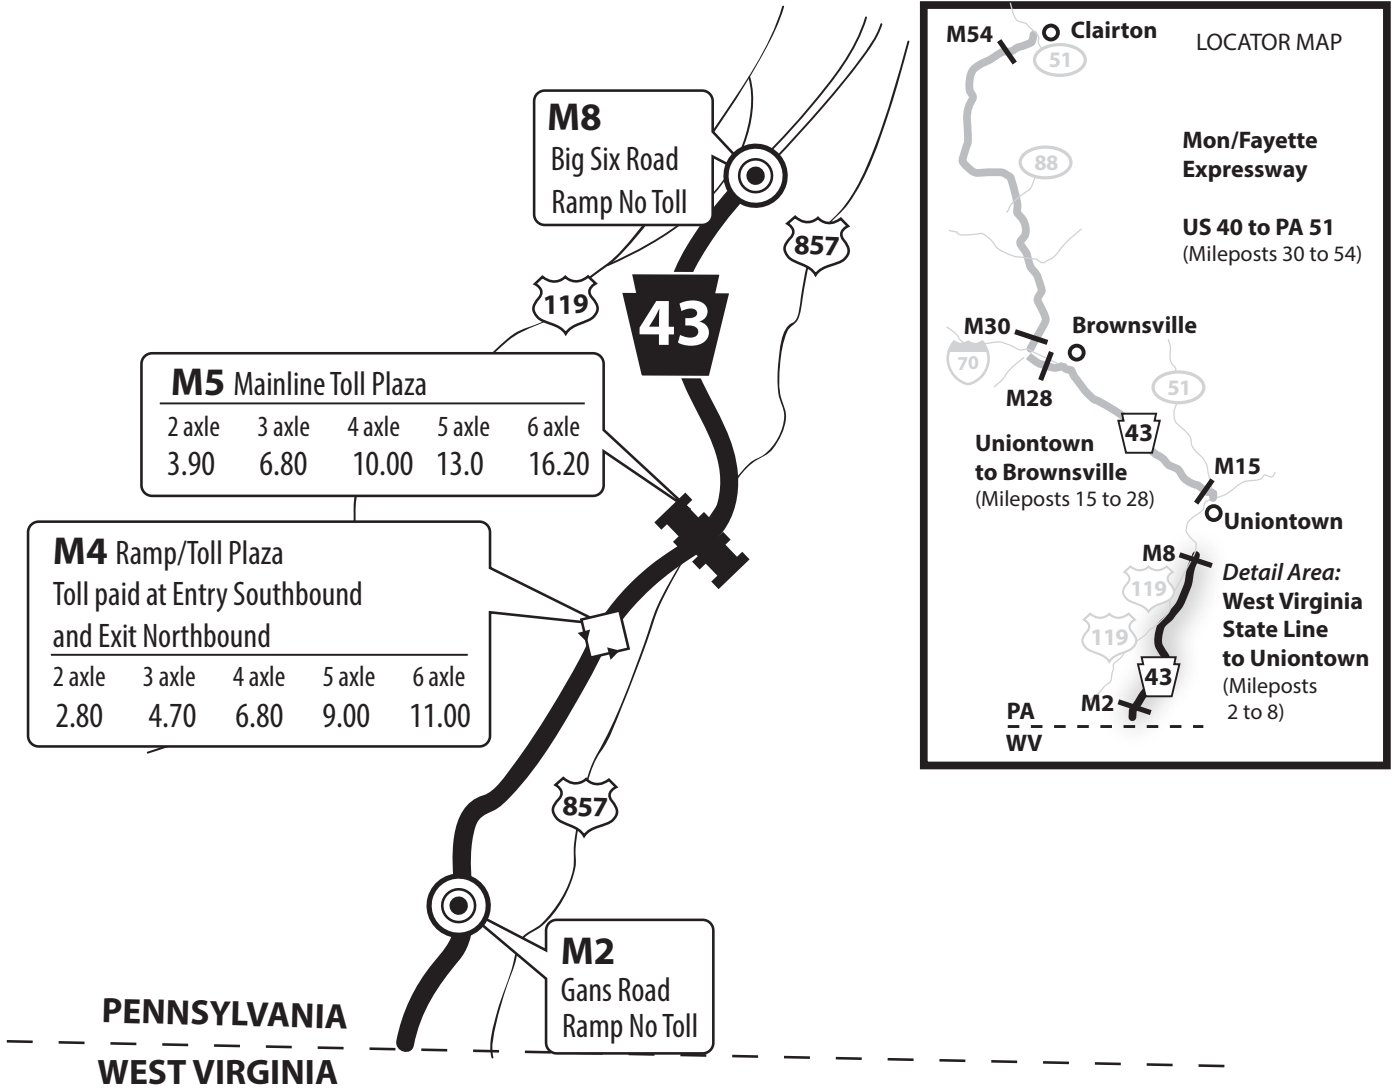

Turnpike 43 - Mon/Fayette Expressway PA / WV State Line to Uniontown

PA TURNPIKE TOLL BY PLATE RATES

- Ramp No Toll
- Mainline Toll Plaza
- Ramp/Toll Plaza