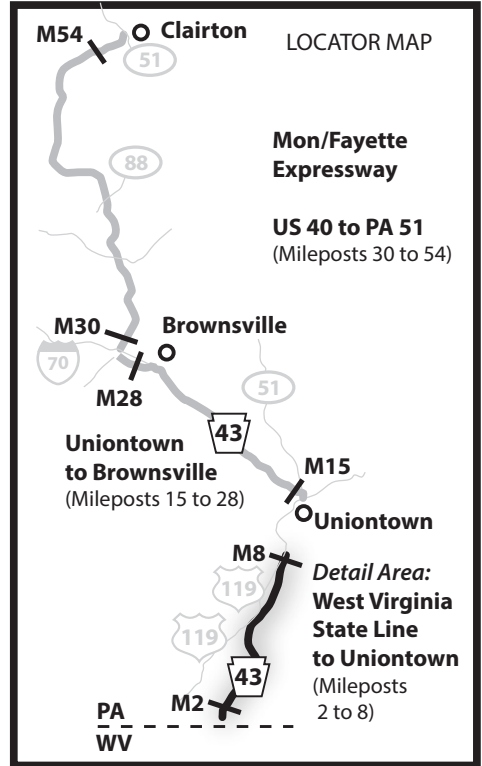

Turnpike 43 - Mon/Fayette Expressway

PA / WV State Line to Uniontown

CASH RATES

- Ramp No Toll
- Mainline Toll Plaza
- Ramp/Toll Plaza

Turnpike 43 - Mon/Fayette Expressway Uniontown to Brownsville

CASH RATES

Turnpike 43 - Mon/Fayette Expressway - US 40 to PA 51

CASH RATES