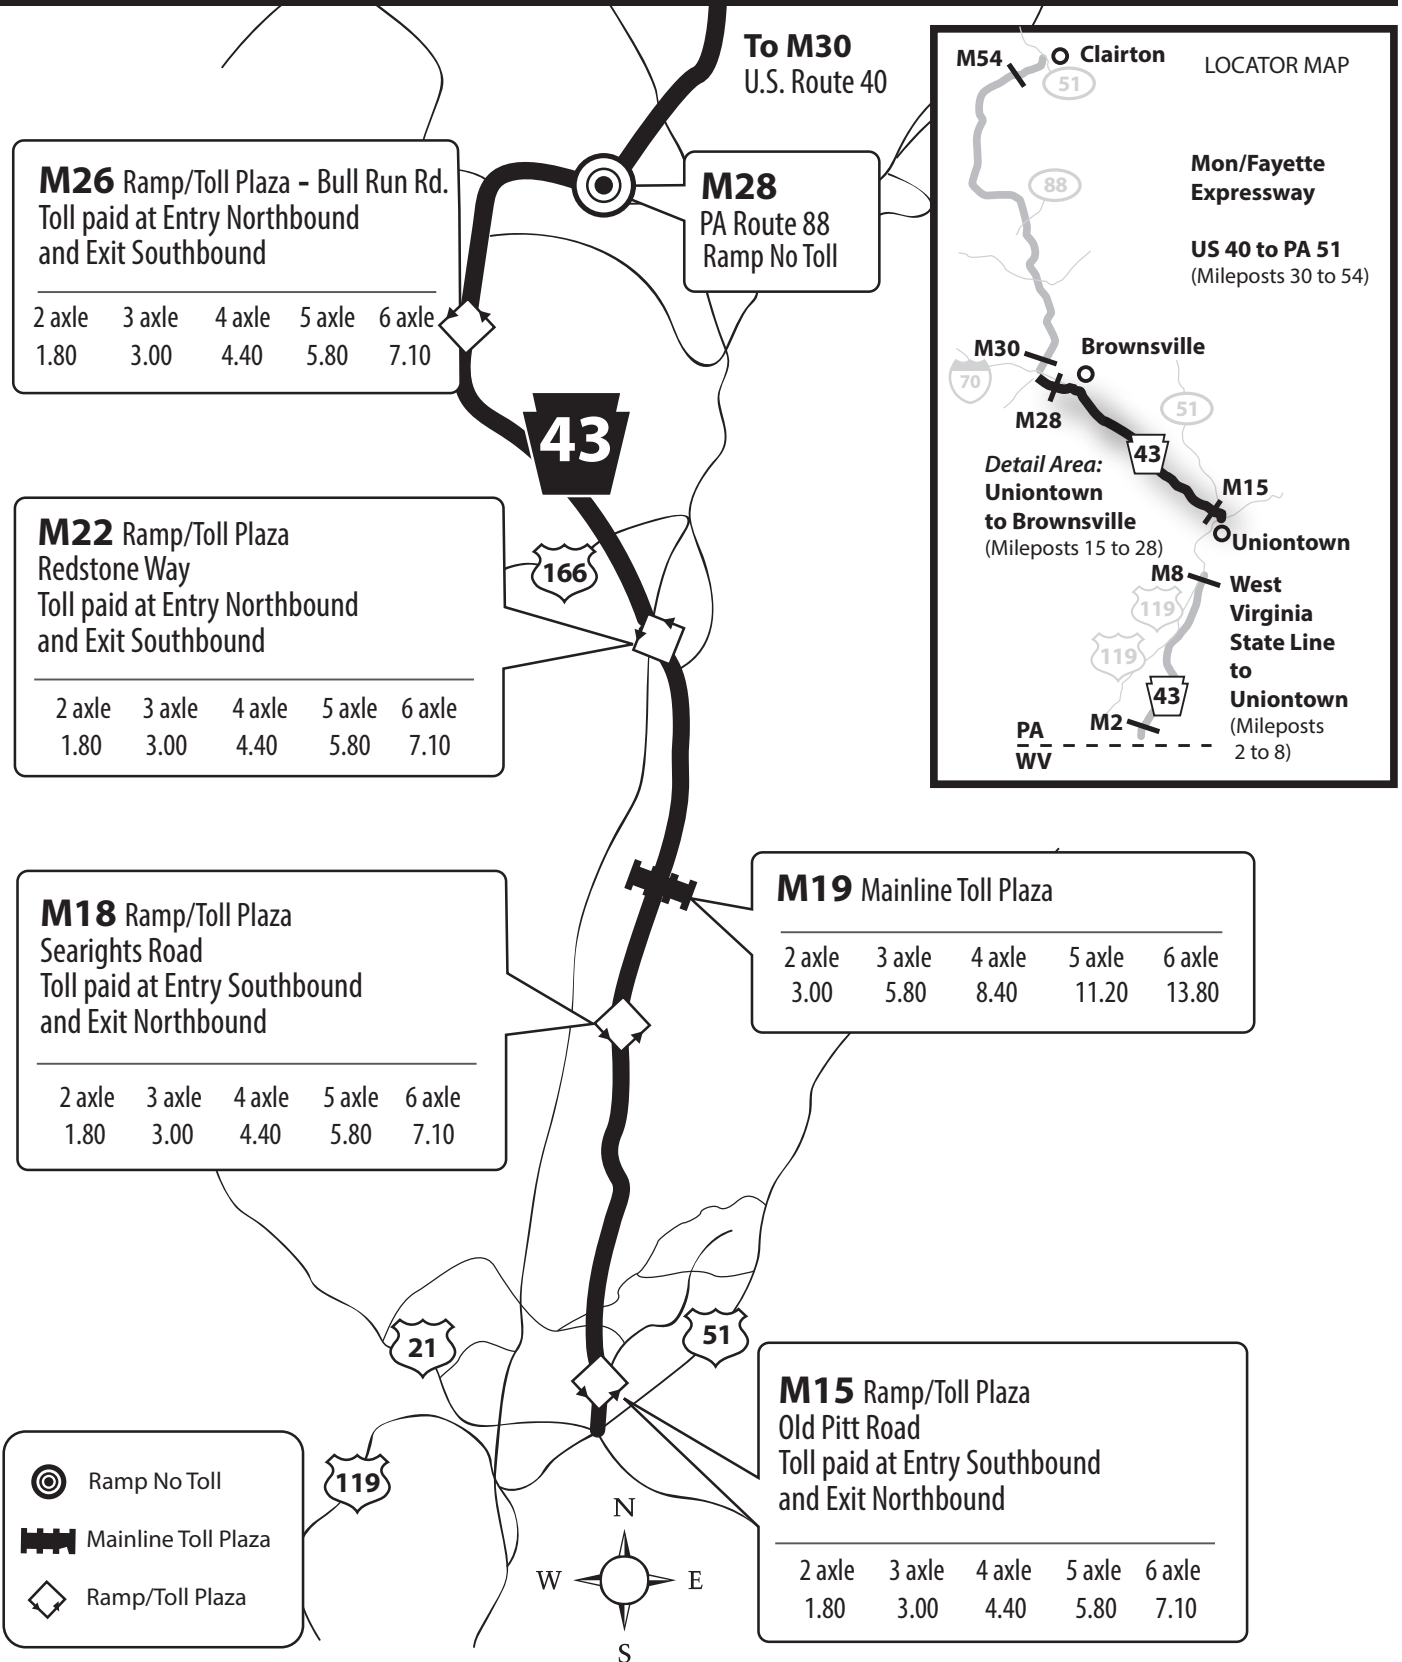

Turnpike 43 - Mon/Fayette Expressway

PA / WV State Line to Uniontown

CASH RATES

- Ramp No Toll
- Mainline Toll Plaza
- Ramp/Toll Plaza

Turnpike 43 - Mon/Fayette Expressway Uniontown to Brownsville

CASH RATES

Turnpike 43 - Mon/Fayette Expressway - US 40 to PA 51

CASH RATES