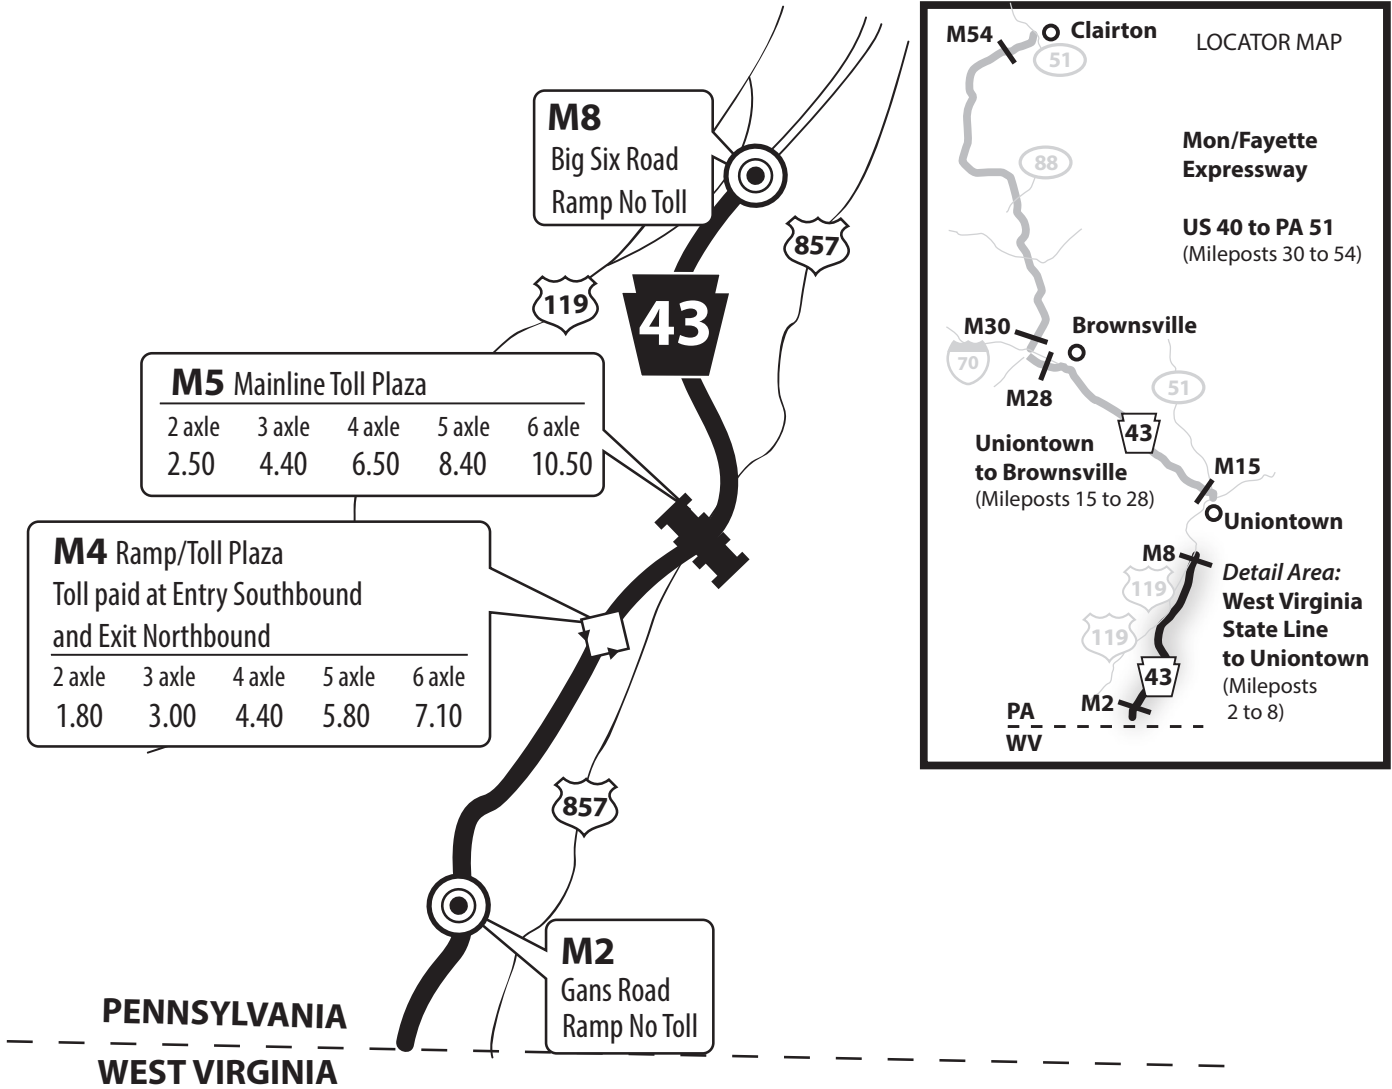

Turnpike 43 - Mon/Fayette Expressway

PA / WV State Line to Uniontown

CASH RATES

- Ramp No Toll
- Mainline Toll Plaza
- Ramp/Toll Plaza

Turnpike 43 - Mon/Fayette Expressway Uniontown to Brownsville

CASH RATES

Turnpike 43 - Mon/Fayette Expressway - US 40 to PA 51

CASH RATES