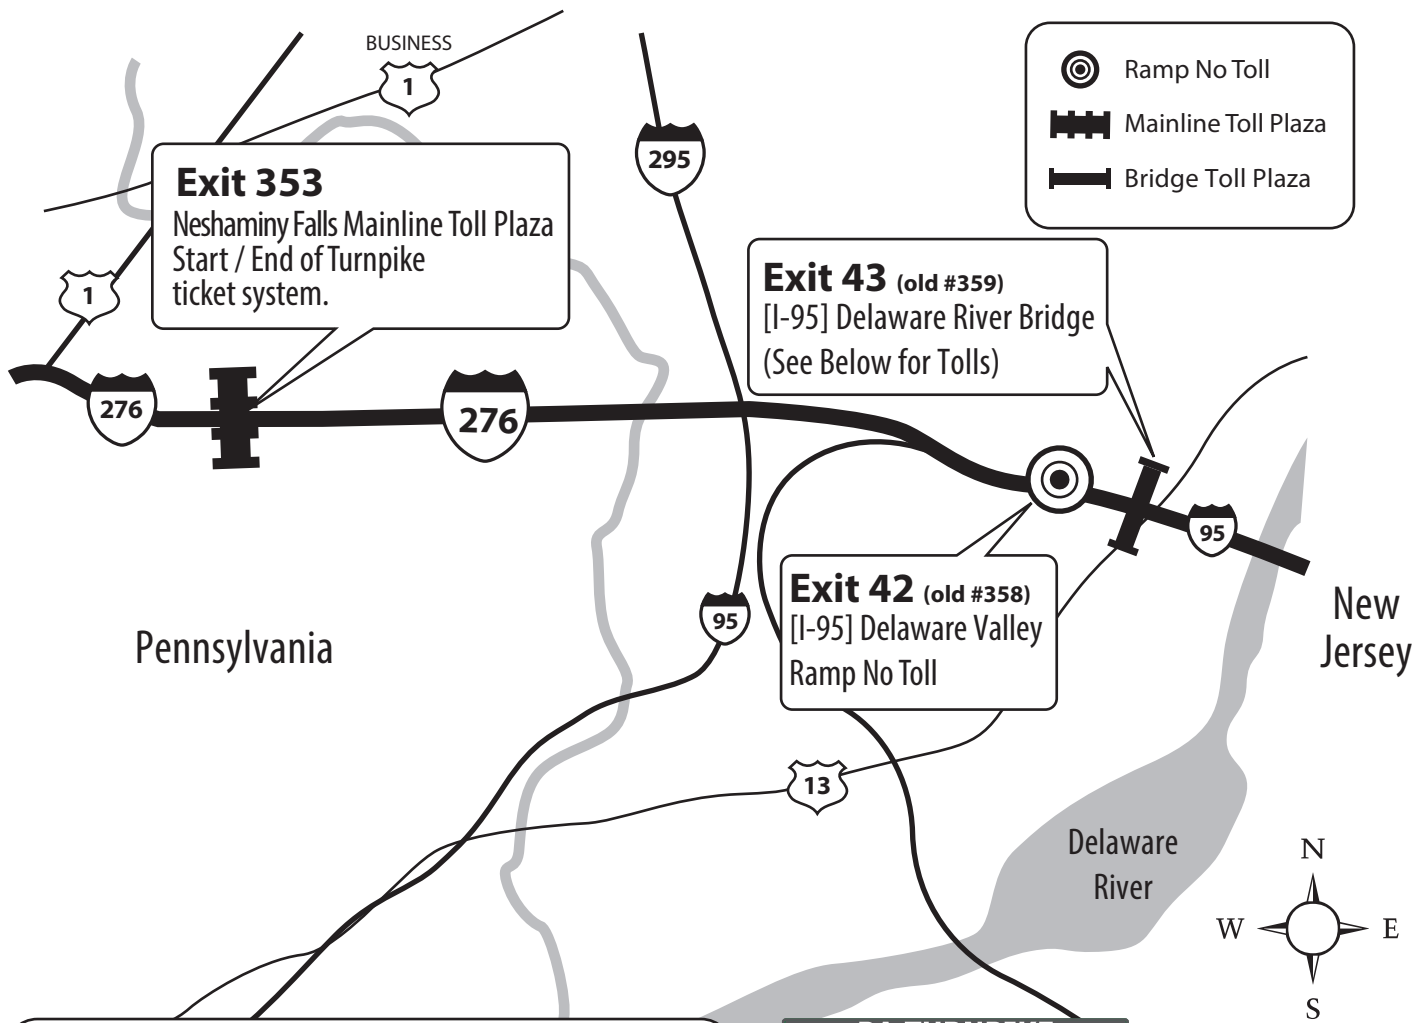

# Delaware River Bridge to Neshaminy Falls

## Connection with the New Jersey Turnpike

(One-way toll westbound only)

CASHLESS TOLLING: PA TURNPIKE TOLL BY PLATE RATES

### Exit 43 PA Turnpike TOLL BY PLATE Rates

[I-95] Delaware River Bridge  
Westbound Cashless Tolling

2 axle	3 axle	4 axle	5 axle	6 axle
7.70	15.30	22.80	30.50	38.00

Visit [www.nocashzone.com](http://www.nocashzone.com) for additional information on PA Turnpike TOLL BY PLATE.