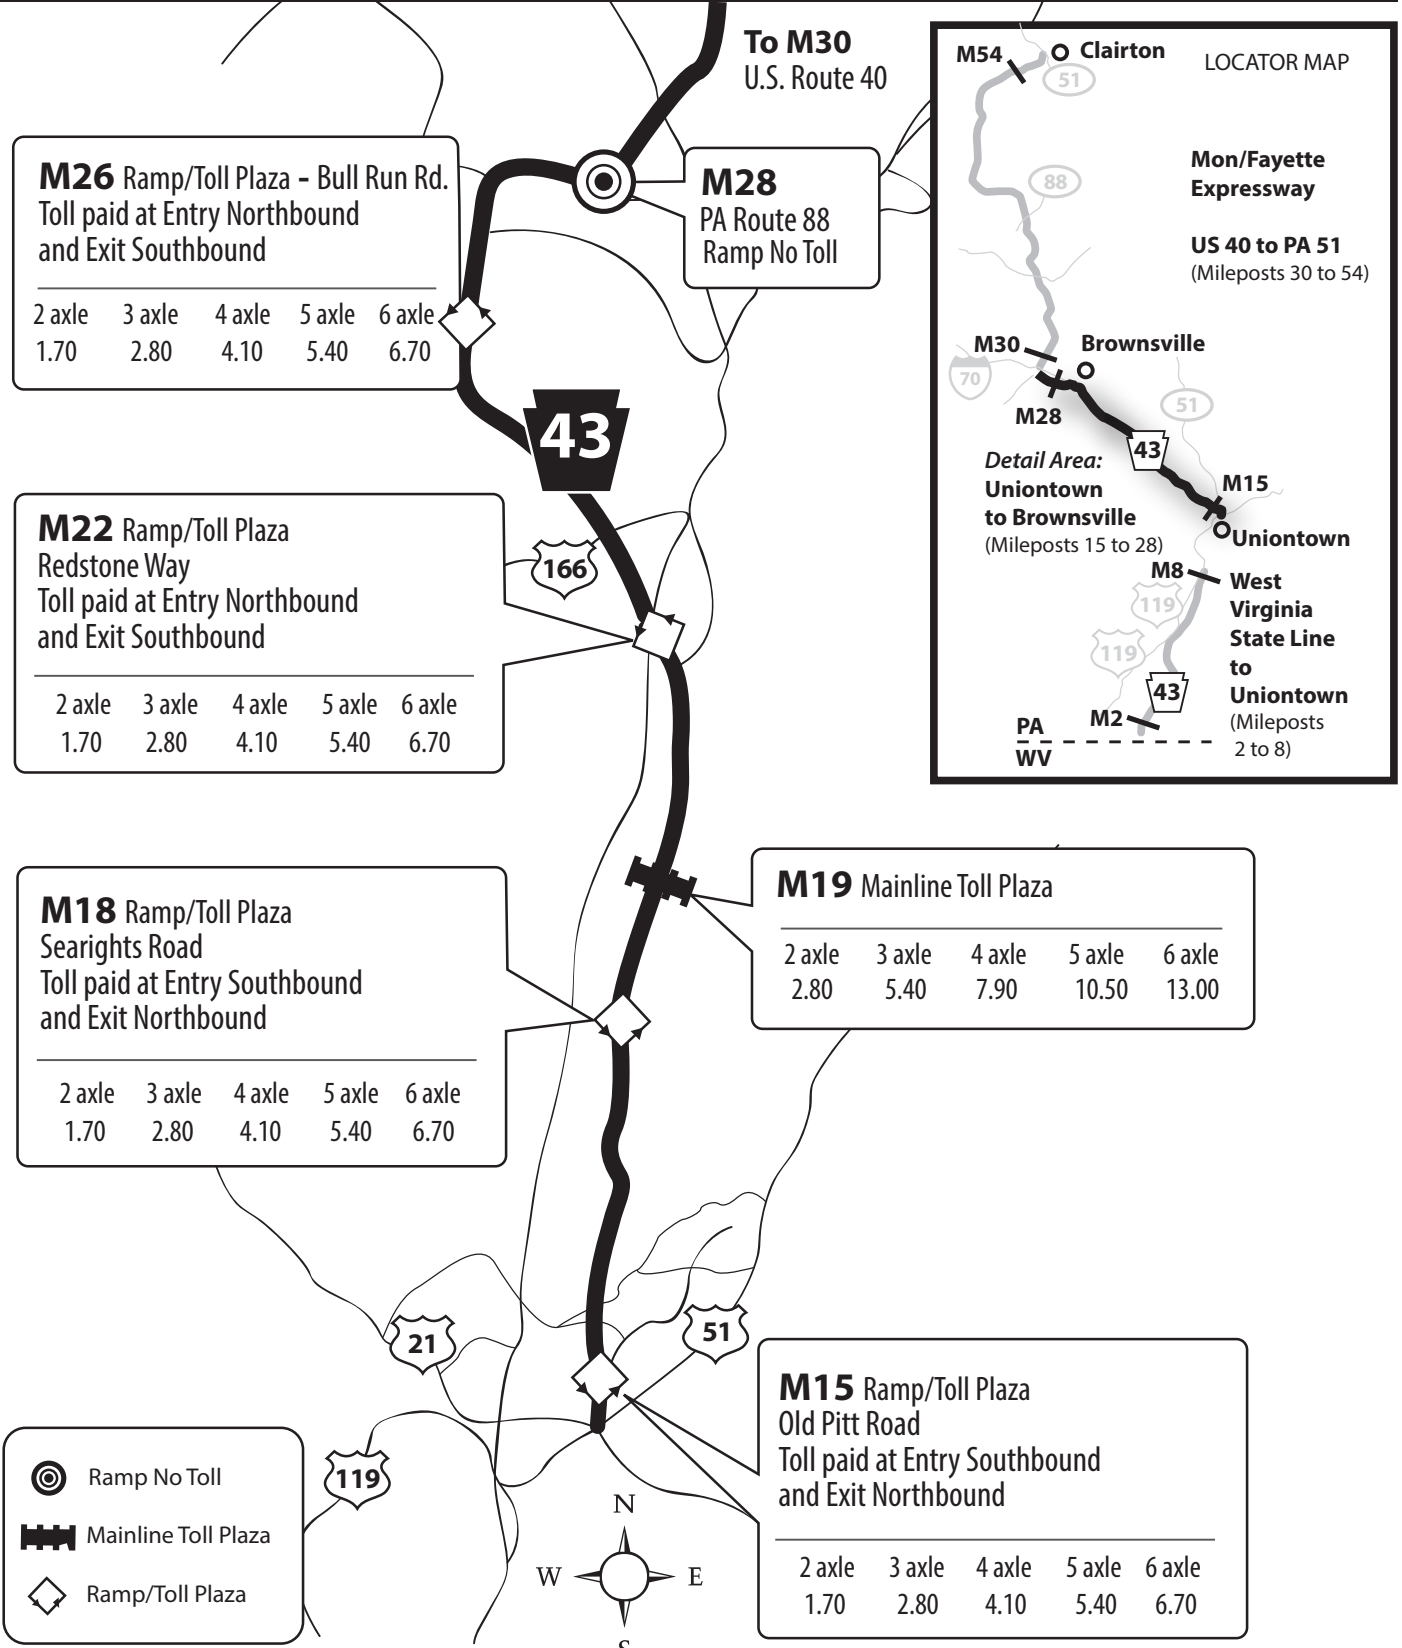

Turnpike 43 - Mon/Fayette Expressway PA / WV State Line to Uniontown

CASH RATES

- Ramp No Toll
- Mainline Toll Plaza
- Ramp/Toll Plaza

Turnpike 43 - Mon/Fayette Expressway Uniontown to Brownsville

CASH RATES

Turnpike 43 - Mon/Fayette Expressway - US 40 to PA 51

CASH RATES