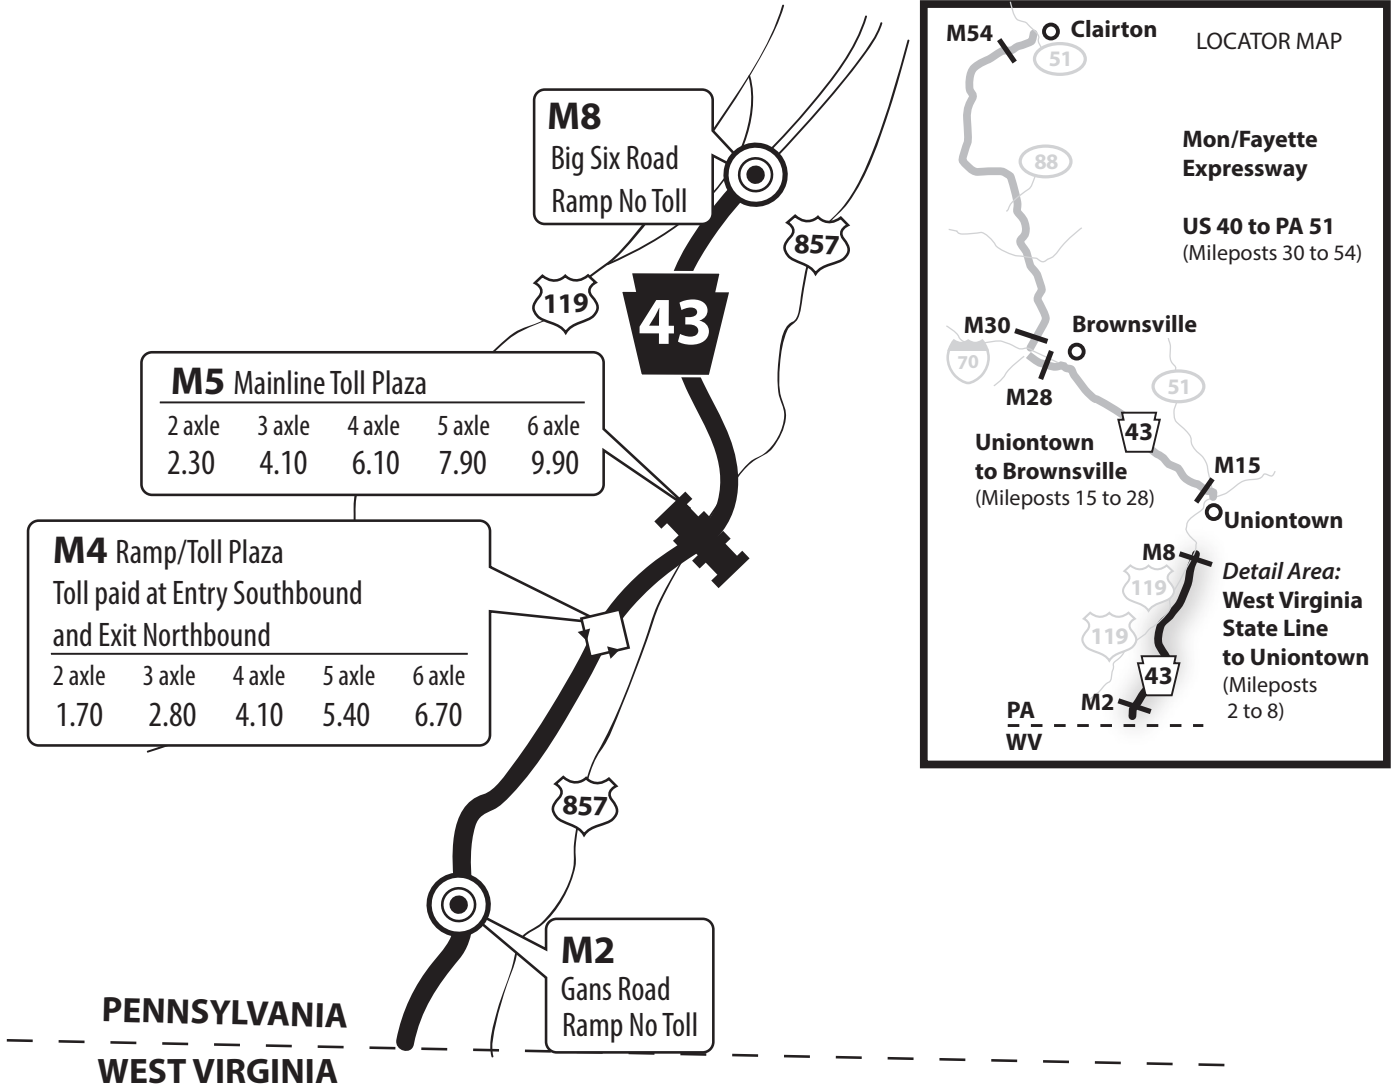

Turnpike 43 - Mon/Fayette Expressway PA / WV State Line to Uniontown

CASH RATES

- Ramp No Toll
- Mainline Toll Plaza
- Ramp/Toll Plaza

Turnpike 43 - Mon/Fayette Expressway Uniontown to Brownsville

CASH RATES

Turnpike 43 - Mon/Fayette Expressway - US 40 to PA 51

CASH RATES