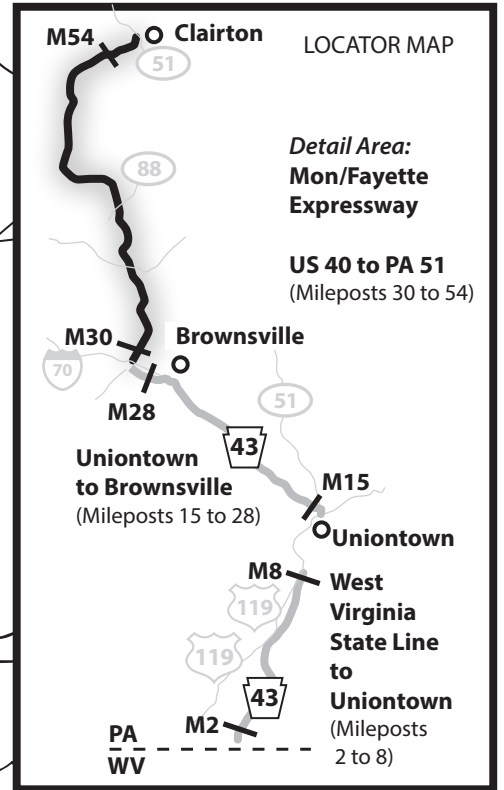

2 axle	3 axle	4 axle	5 axle	6 axle
0.76	1.55	2.31	3.07	3.85

M19 Mainline Toll Plaza

2 axle	3 axle	4 axle	5 axle	6 axle
1.55	3.07	4.61	6.15	7.69

M18 Ramp/Toll Plaza
Searights Road
Toll paid at Entry Southbound and Exit Northbound

Toll paid at Entry Southbound
and Exit Northbound

2 axle	3 axle	4 axle	5 axle	6 axle
.76	1.55	2.31	3.07	3.85

M39 Charleroi/Donora Ramp/Toll Plaza

Toll paid at Entry Southbound
and Exit Northbound

2 axle	3 axle	4 axle	5 axle	6 axle
.76	1.55	2.31	3.07	3.85

M36 I-70

Ramp No Toll
West: I-70 to Washington, PA
East: I-70 to New Stanton

M35 Mainline Toll Plaza

2 axle	3 axle	4 axle	5 axle	6 axle
1.16	2.31	3.46	4.61	5.76

M34 Elco

Ramp No Toll
S.R. 2033 to PA Route 88
and Elco

M32 California

Ramp No Toll
S.R. 2073 to
California

M30 U.S. 40

Ramp No Toll
East: U.S. 40 to Uniontown
West: U.S. 40 to Washington, PA
South: PA Route 88 to Fredericktown

To M28
PA Route 88

- Ramp No Toll
- Mainline Toll Plaza
- Ramp/Toll Plaza