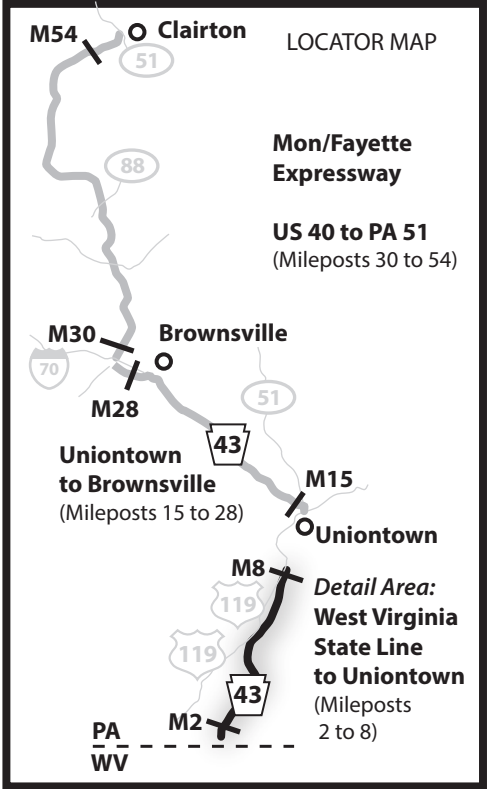

Turnpike 43 - Mon/Fayette Expressway

PA / WV State Line to Uniontown

E-Z PASS RATES

- Ramp No Toll
- Mainline Toll Plaza
- Ramp/Toll Plaza