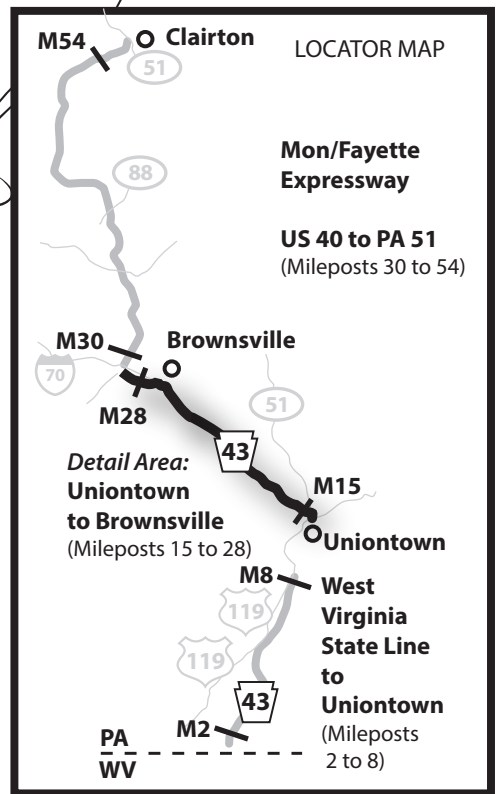

Turnpike 43 - Mon/Fayette Expressway Uniontown to Brownsville

E-ZPASS RATES

M26 Ramp/Toll Plaza - Bull Run Rd.
Toll paid at Entry Northbound and Exit Southbound

2 axle	3 axle	4 axle	5 axle	6 axle
0.76	1.55	2.31	3.07	3.85

M28
PA Route 88
Ramp No Toll

M22 Ramp/Toll Plaza
Redstone Way
Toll paid at Entry Northbound and Exit Southbound

2 axle	3 axle	4 axle	5 axle	6 axle
0.76	1.55	2.31	3.07	3.85

M19 Mainline Toll Plaza

2 axle	3 axle	4 axle	5 axle	6 axle
1.55	3.07	4.61	6.15	7.69

M18 Ramp/Toll Plaza
Searights Road
Toll paid at Entry Southbound and Exit Northbound

2 axle	3 axle	4 axle	5 axle	6 axle
0.76	1.55	2.31	3.07	3.85

M15 Ramp/Toll Plaza
Old Pitt Road
Toll paid at Entry Southbound and Exit Northbound

2 axle	3 axle	4 axle	5 axle	6 axle
0.76	1.55	2.31	3.07	3.85

- Ramp No Toll
- Mainline Toll Plaza
- Ramp/Toll Plaza