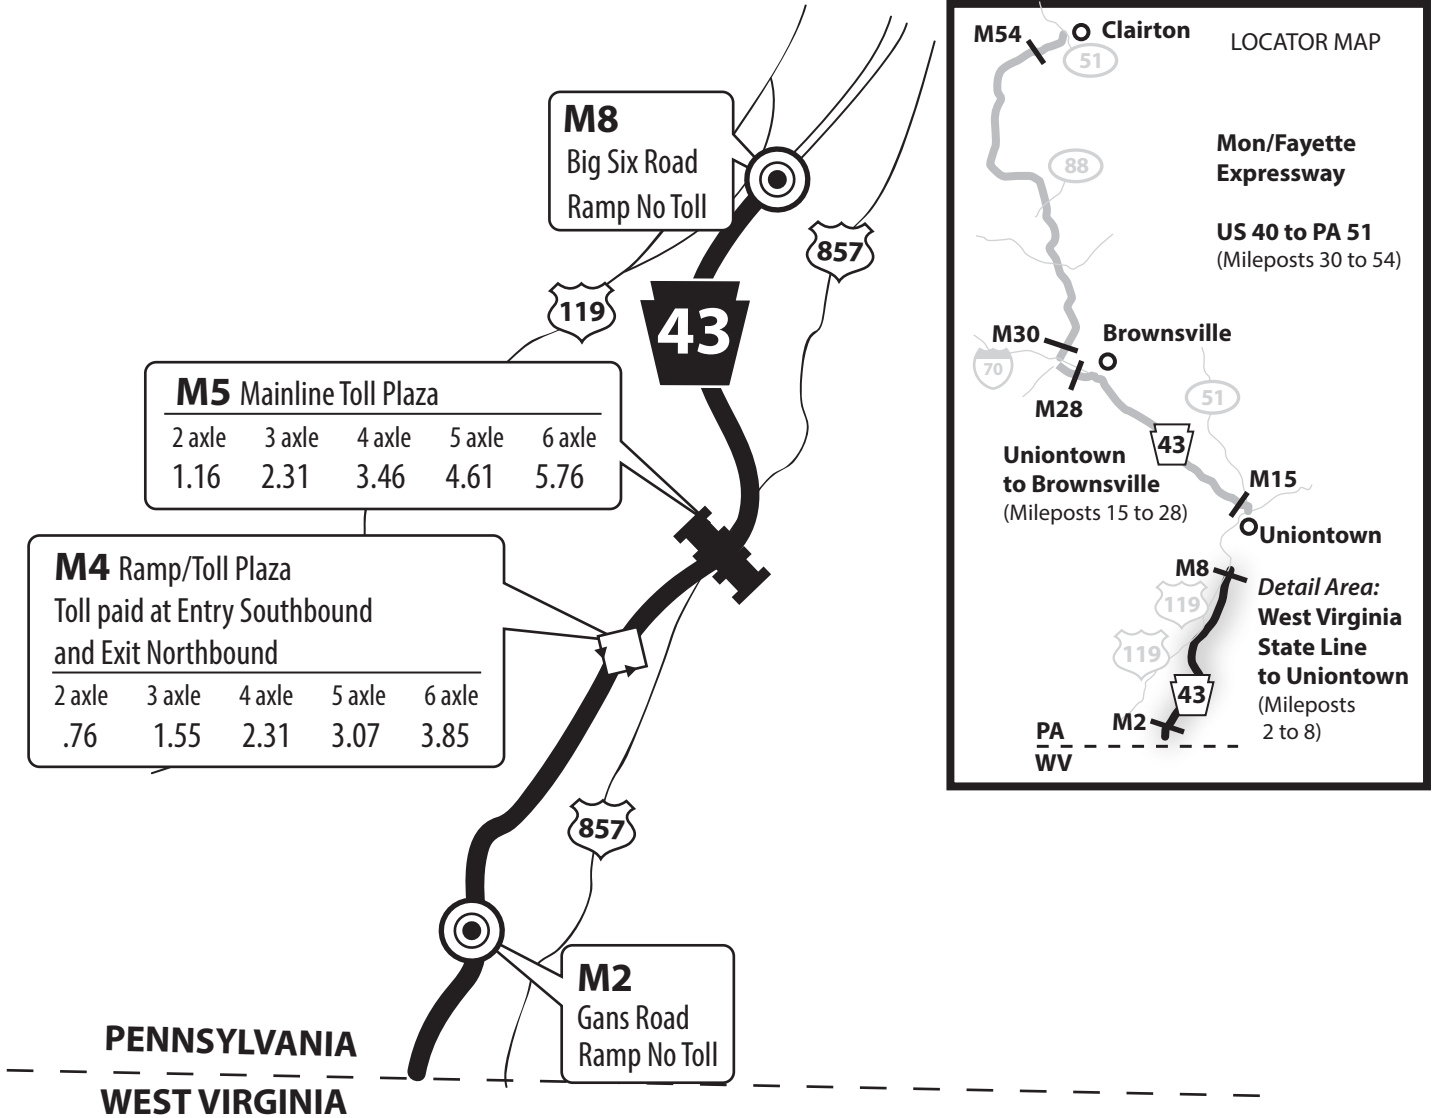

Turnpike 43 - Mon/Fayette Expressway

PA / WV State Line to Uniontown

E-Z PASS RATES

- Ramp No Toll
- Mainline Toll Plaza
- Ramp/Toll Plaza