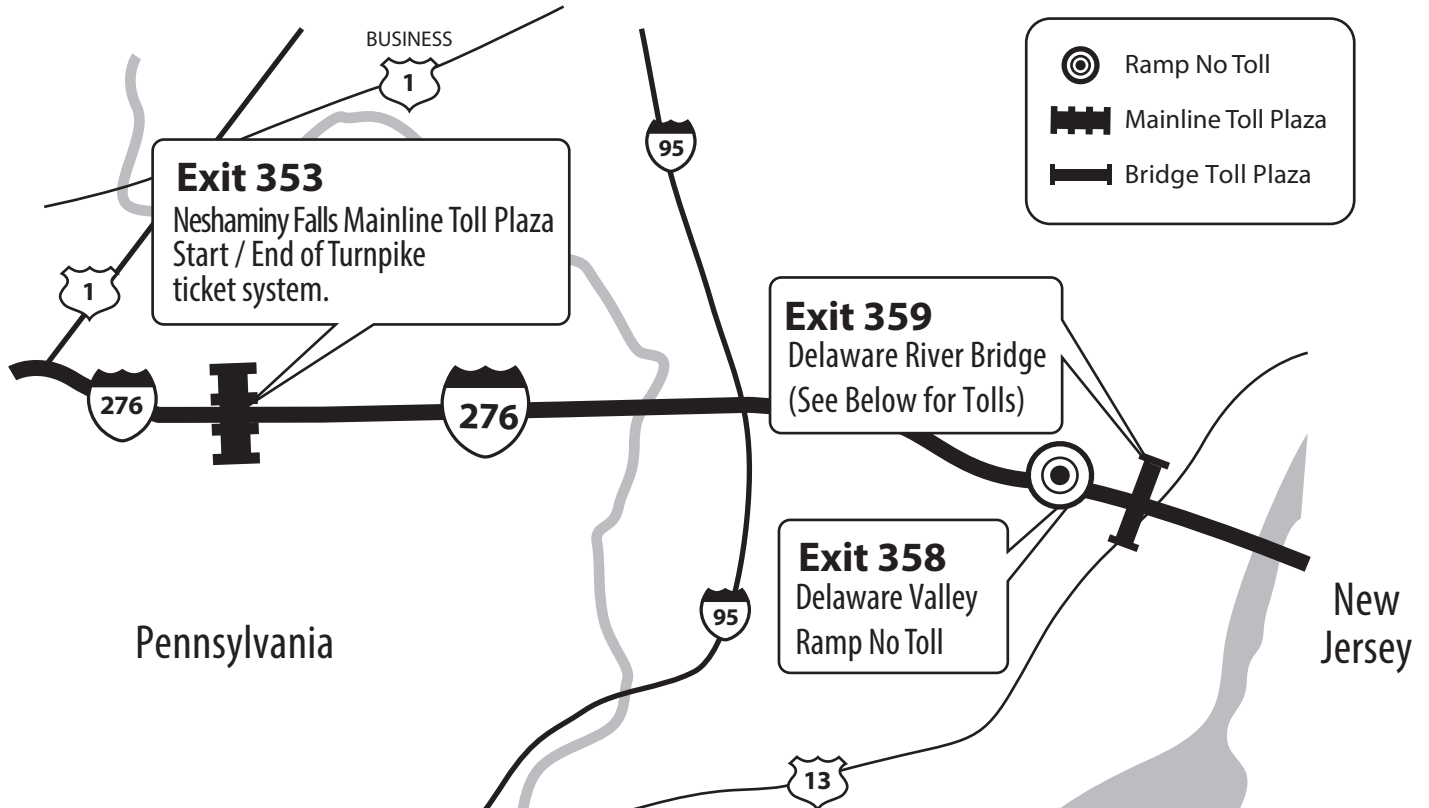

Delaware River Bridge to Neshaminy Falls Connection with the New Jersey Turnpike (One-way toll westbound only)

CASHLESS TOLLING: PA TURNPIKE TOLL BY PLATE & E-ZPASS RATES

Exit 359
PA Turnpike TOLL BY PLATE Rates
Delaware River Bridge
Westbound Cashless Tolling

2 axle	3 axle	4 axle	5 axle	6 axle
6.75	13.50	20.25	27.00	33.75

Exit 359 E-ZPass Rates
Delaware River Bridge
Westbound Cashless Tolling

2 axle	3 axle	4 axle	5 axle	6 axle
5.00	10.00	15.00	20.00	25.00

Visit www.nocashzone.com
for additional information on
PA Turnpike TOLL BY PLATE.