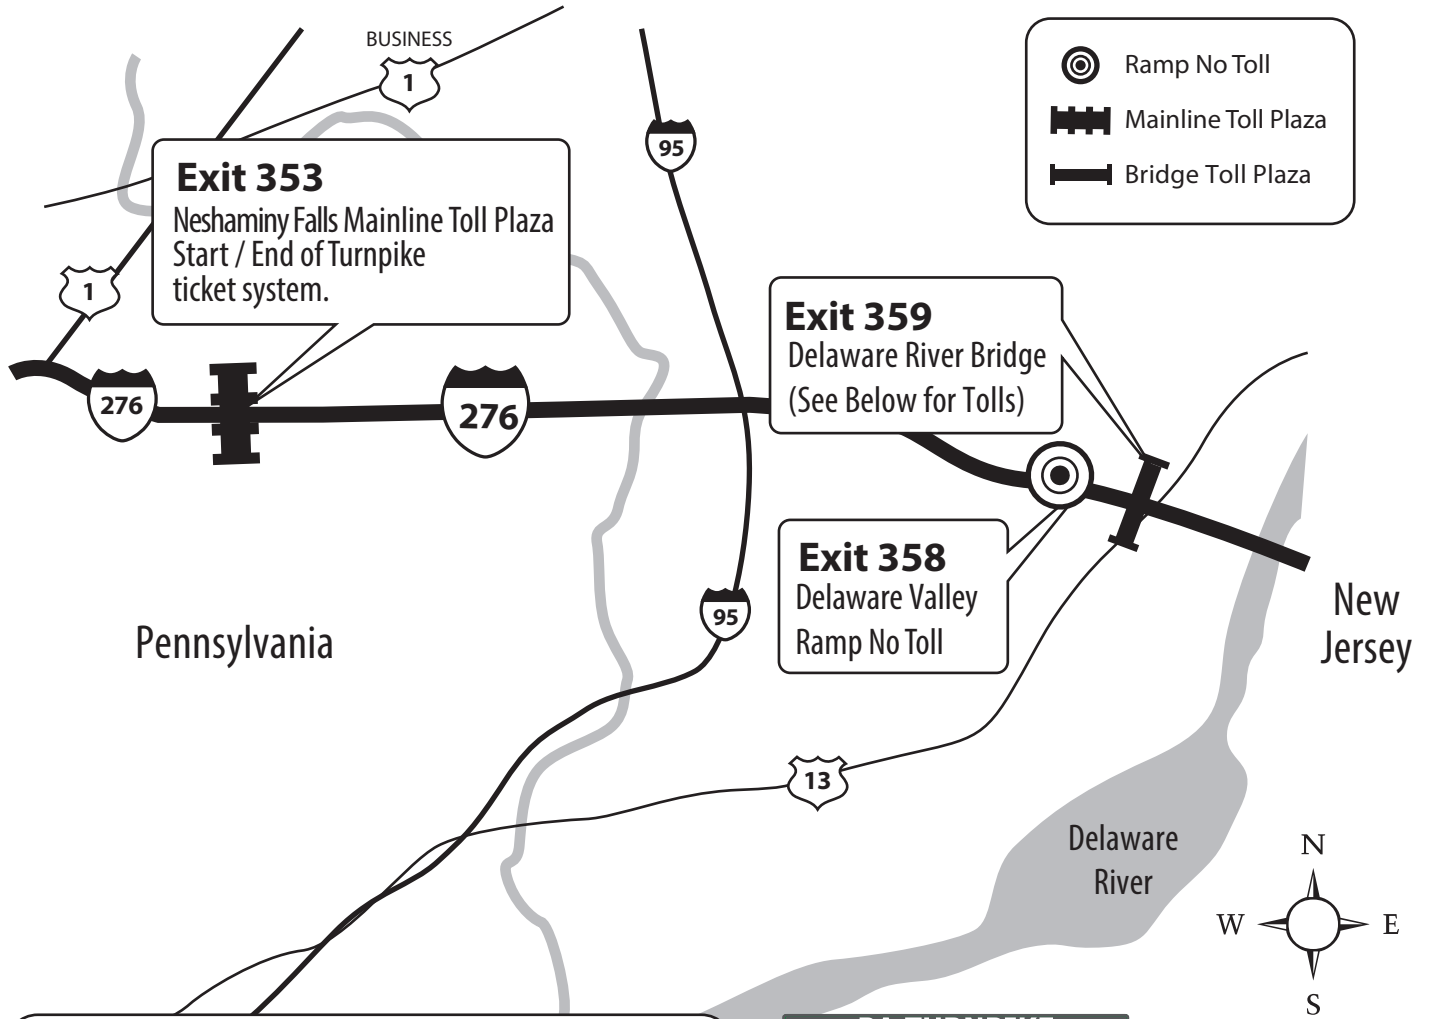

# Delaware River Bridge to Neshaminy Falls

## Connection with the New Jersey Turnpike

(One-way toll westbound only)

CASHLESS TOLLING: PA TURNPIKE TOLL BY PLATE RATES

### Exit 359 PA Turnpike TOLL BY PLATE Rates

Delaware River Bridge  
Westbound Cashless Tolling

| 2 axle | 3 axle | 4 axle | 5 axle | 6 axle |
|--------|--------|--------|--------|--------|
| 6.75   | 13.50  | 20.25  | 27.00  | 33.75  |

Visit [www.nocashzone.com](http://www.nocashzone.com)  
for additional information on  
PA Turnpike TOLL BY PLATE.