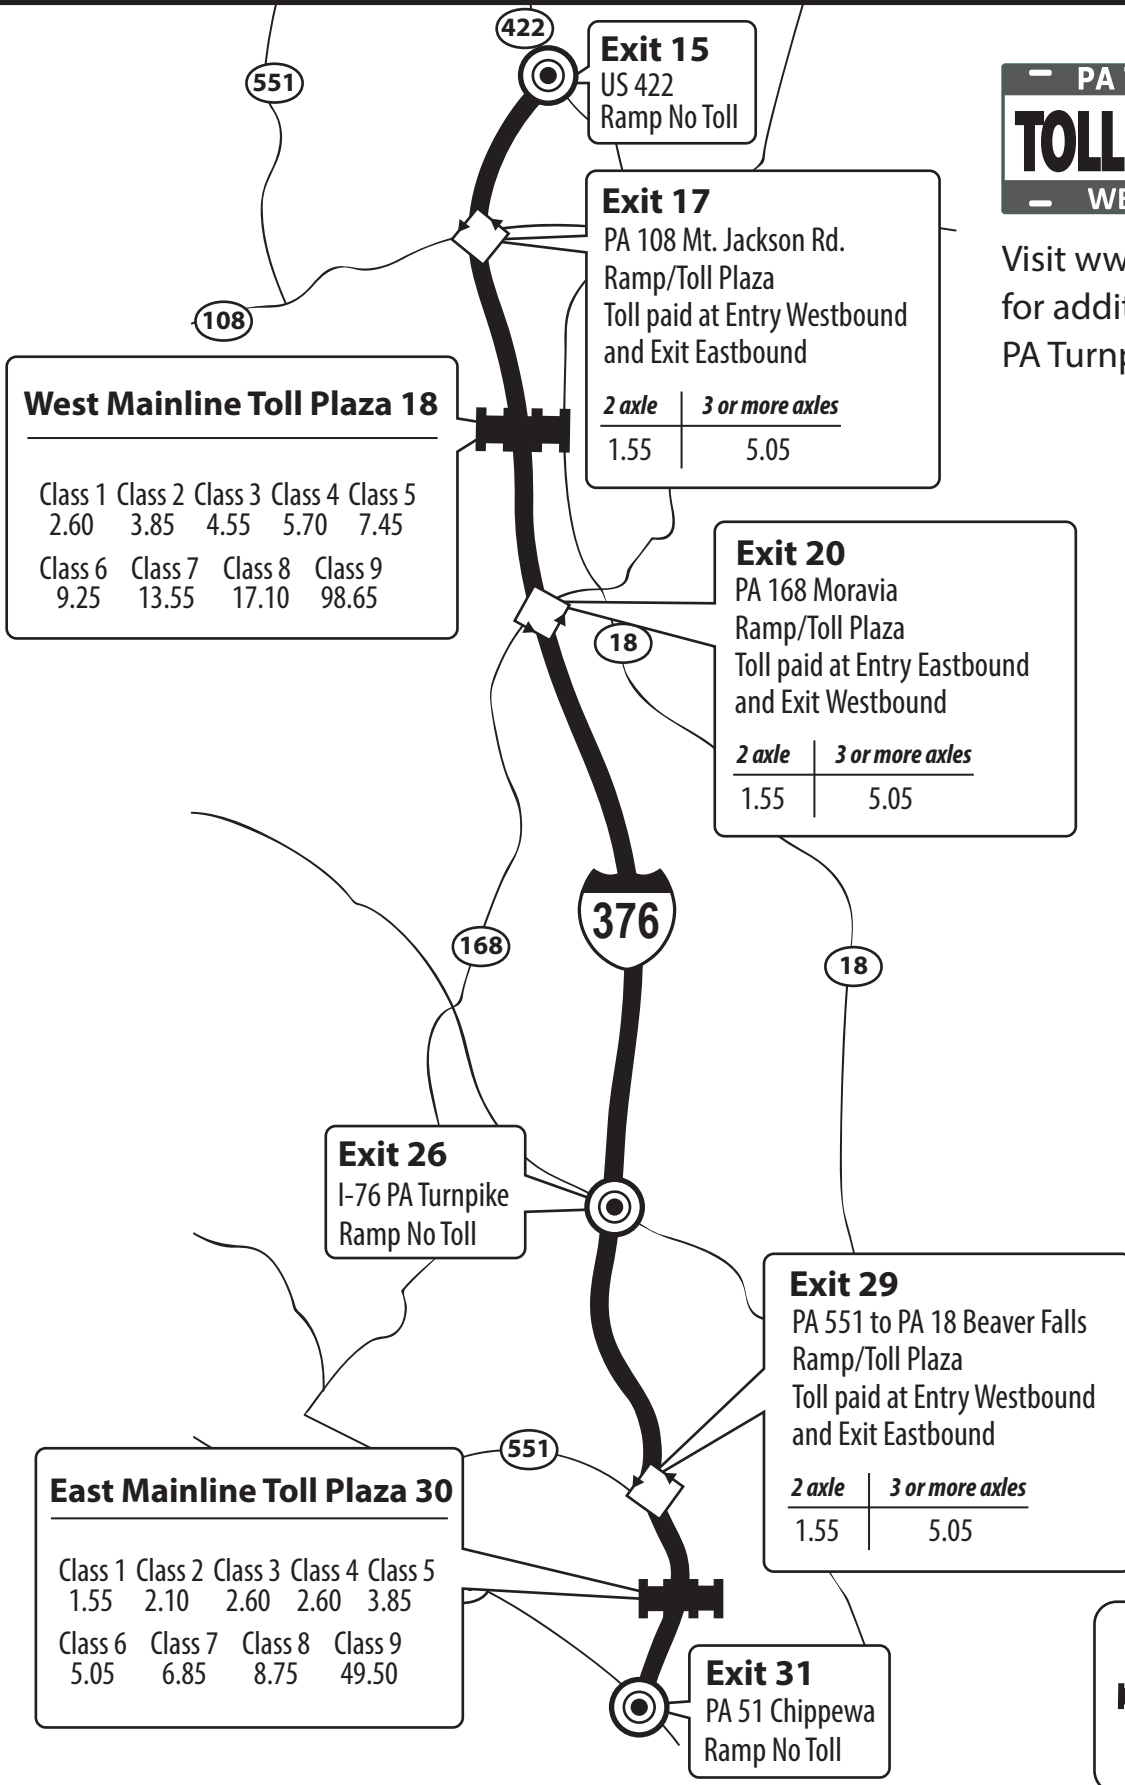

Beaver Valley Expressway (Toll 376) Toll Schedule Map

CASHLESS TOLLING: PA TURNPIKE TOLL BY PLATE RATES

Visit www.nocashzone.com for additional information on PA Turnpike TOLL BY PLATE.

West Mainline Toll Plaza 18

<i>2 axle</i>	<i>3 or more axles</i>
1.55	5.05

Exit 20
PA 168 Moravia
Ramp/Toll Plaza
Toll paid at Entry Eastbound and Exit Westbound

<i>2 axle</i>	<i>3 or more axles</i>
1.55	5.05

Exit 26
I-76 PA Turnpike
Ramp No Toll

Exit 29
PA 551 to PA 18 Beaver Falls
Ramp/Toll Plaza
Toll paid at Entry Westbound and Exit Eastbound

<i>2 axle</i>	<i>3 or more axles</i>
1.55	5.05

East Mainline Toll Plaza 30

Class 1	Class 2	Class 3	Class 4	Class 5
1.55	2.10	2.60	2.60	3.85
Class 6	Class 7	Class 8	Class 9	
5.05	6.85	8.75	49.50	

Exit 31
PA 51 Chippewa
Ramp No Toll

- Ramp No Toll
- Mainline Toll Plaza
- Ramp/Toll Plaza