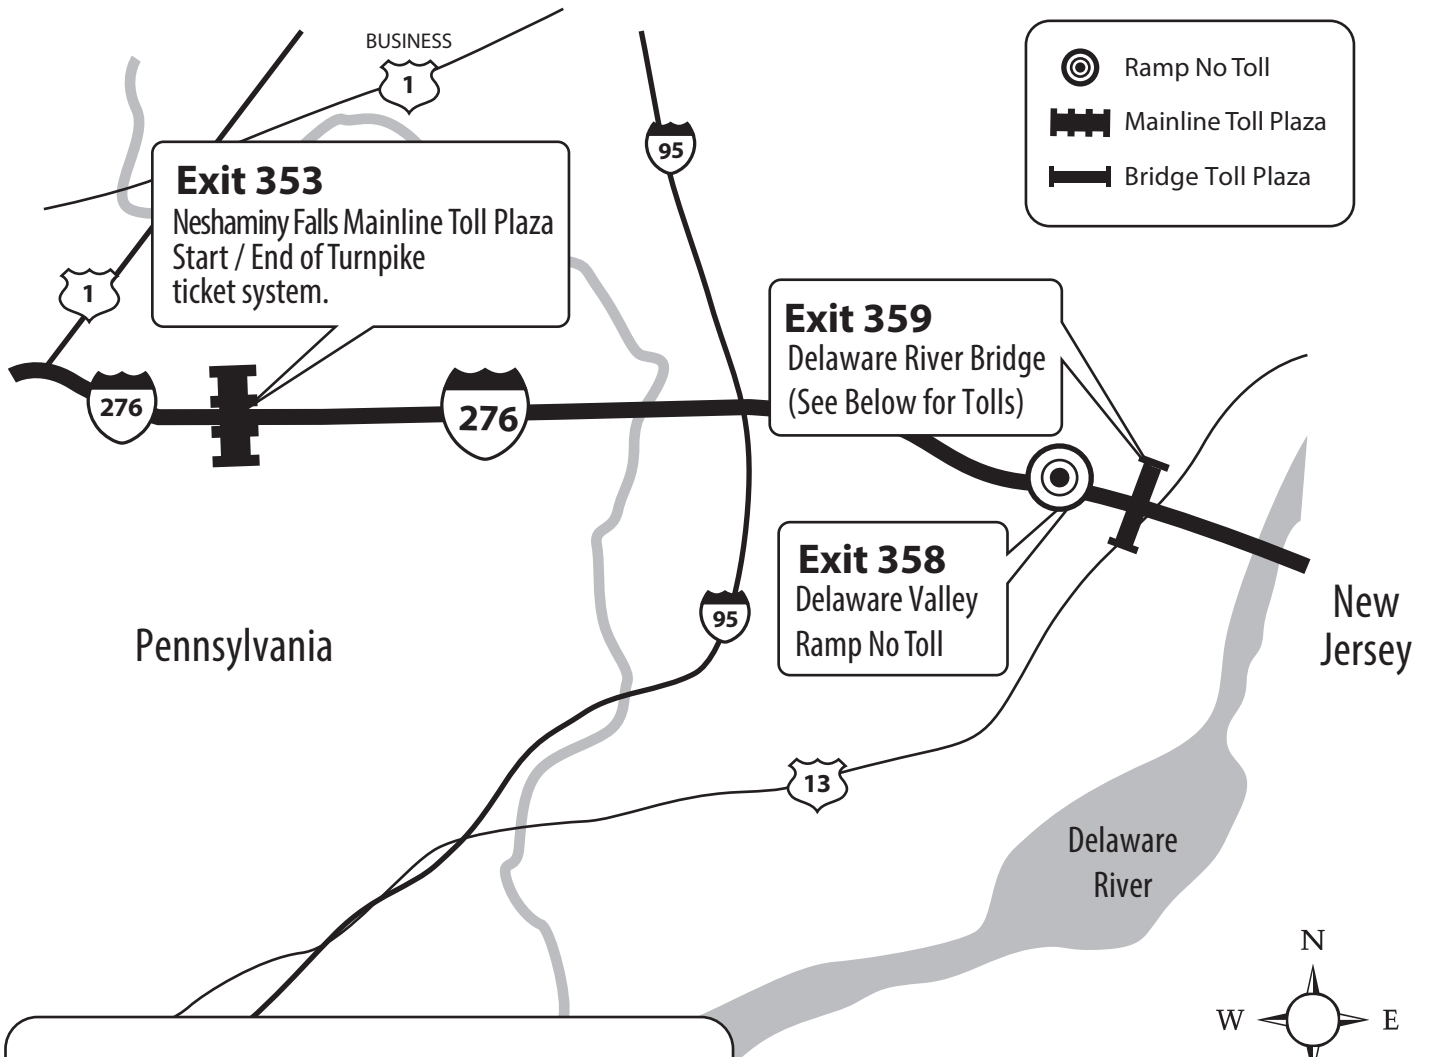

Delaware River Bridge to Neshaminy Falls Connection with the New Jersey Turnpike (One-way toll westbound only)

CASHLESS TOLLING: PA TURNPIKE TOLL BY PLATE & E-ZPASS RATES

Exit 359

PA Turnpike TOLL BY PLATE Rates

Delaware River Bridge

Westbound Cashless Tolling

2 axle	3 axle	4 axle	5 axle	6 axle
6.75	13.50	20.25	27.00	33.75

Exit 359 E-ZPass Rates

Delaware River Bridge

Westbound Cashless Tolling

2 axle	3 axle	4 axle	5 axle	6 axle
5.00	10.00	15.00	20.00	25.00

The Delaware River Bridge toll point was the first PA Turnpike TOLL BY PLATE location. Visit www.nocashzone.com for additional information.