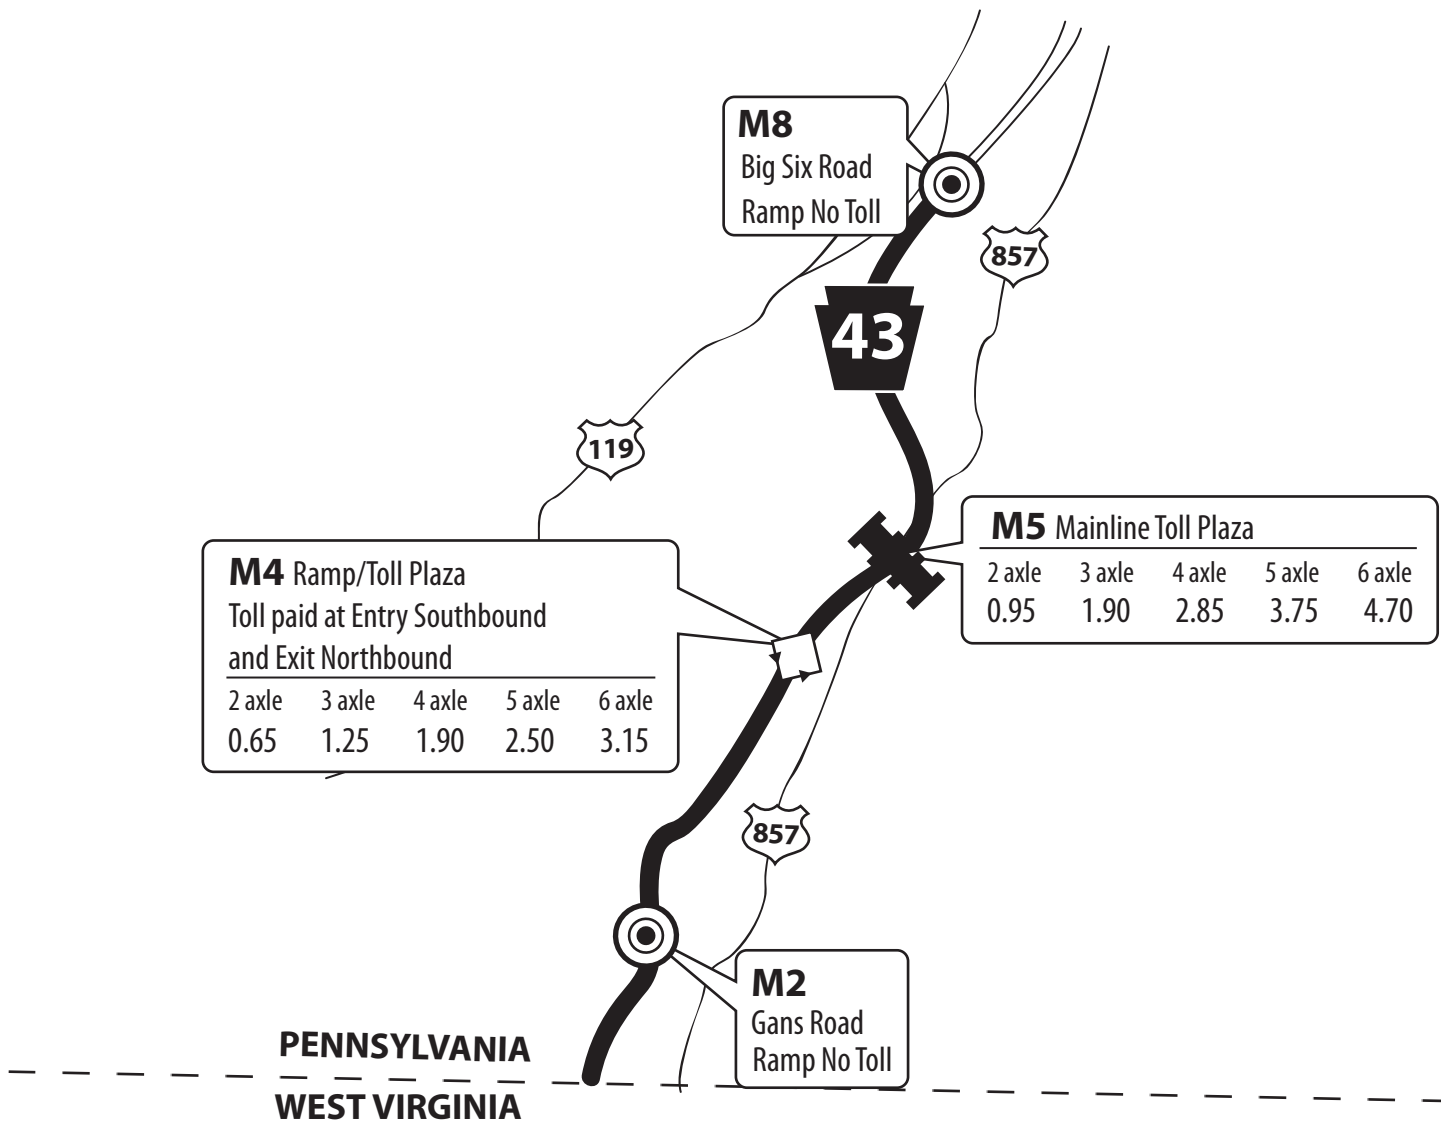

Mon/Fayette Exprwy. PA 51 - US 40

CASH RATES

Mon/Fayette Expressway Uniontown to Brownsville

CASH RATES

Mon/Fayette Expressway Uniontown to PA / WV State Line

CASH RATES

-  Ramp No Toll
-  Mainline Toll Plaza
-  Ramp/Toll Plaza