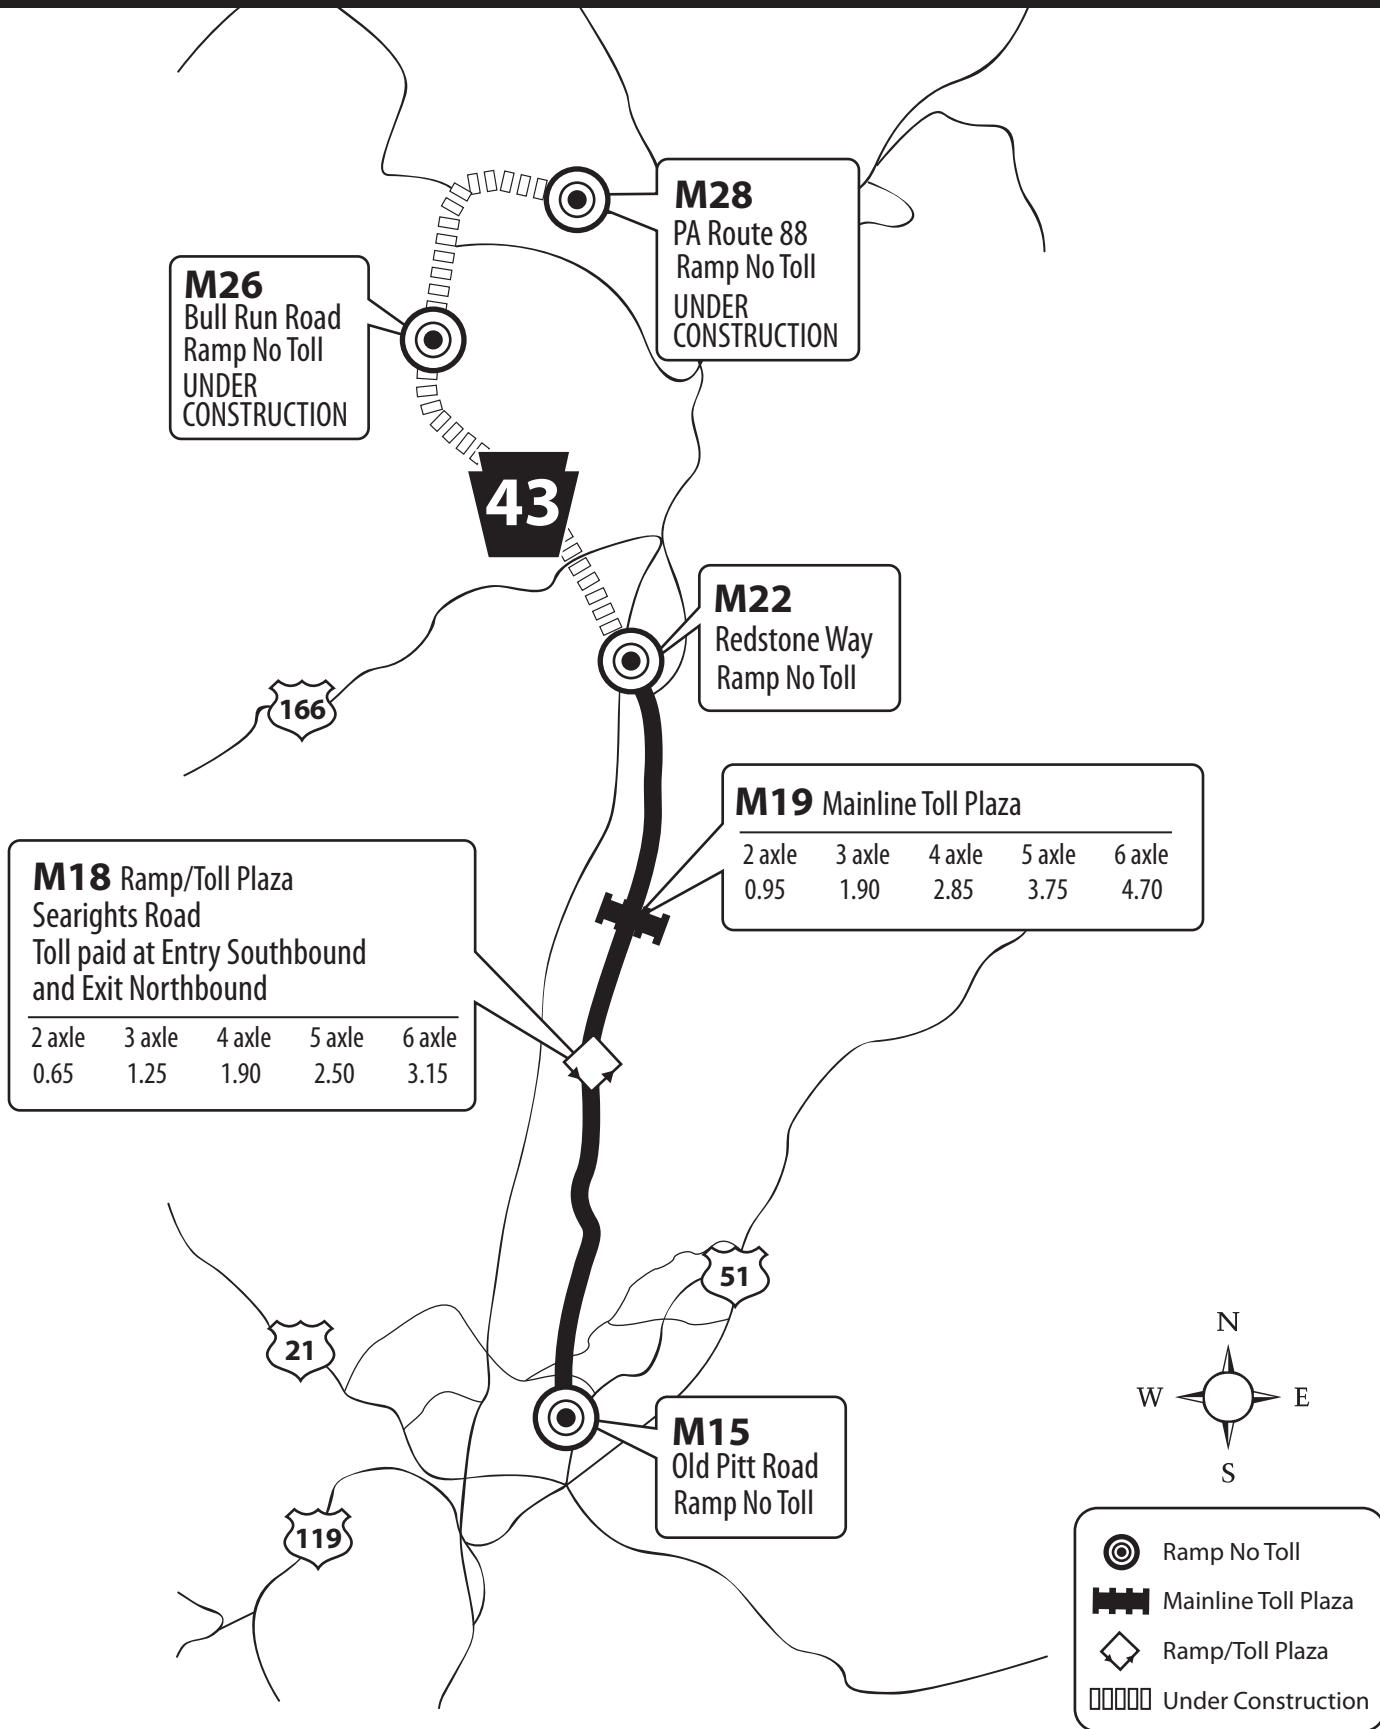

Mon/Fayette Exprwy. PA 51 - US 40

CASH RATES

Mon/Fayette Expressway Uniontown to Brownsville

CASH RATES

Mon/Fayette Expressway Uniontown to PA / WV State Line

CASH RATES

-  Ramp No Toll
-  Mainline Toll Plaza
-  Ramp/Toll Plaza