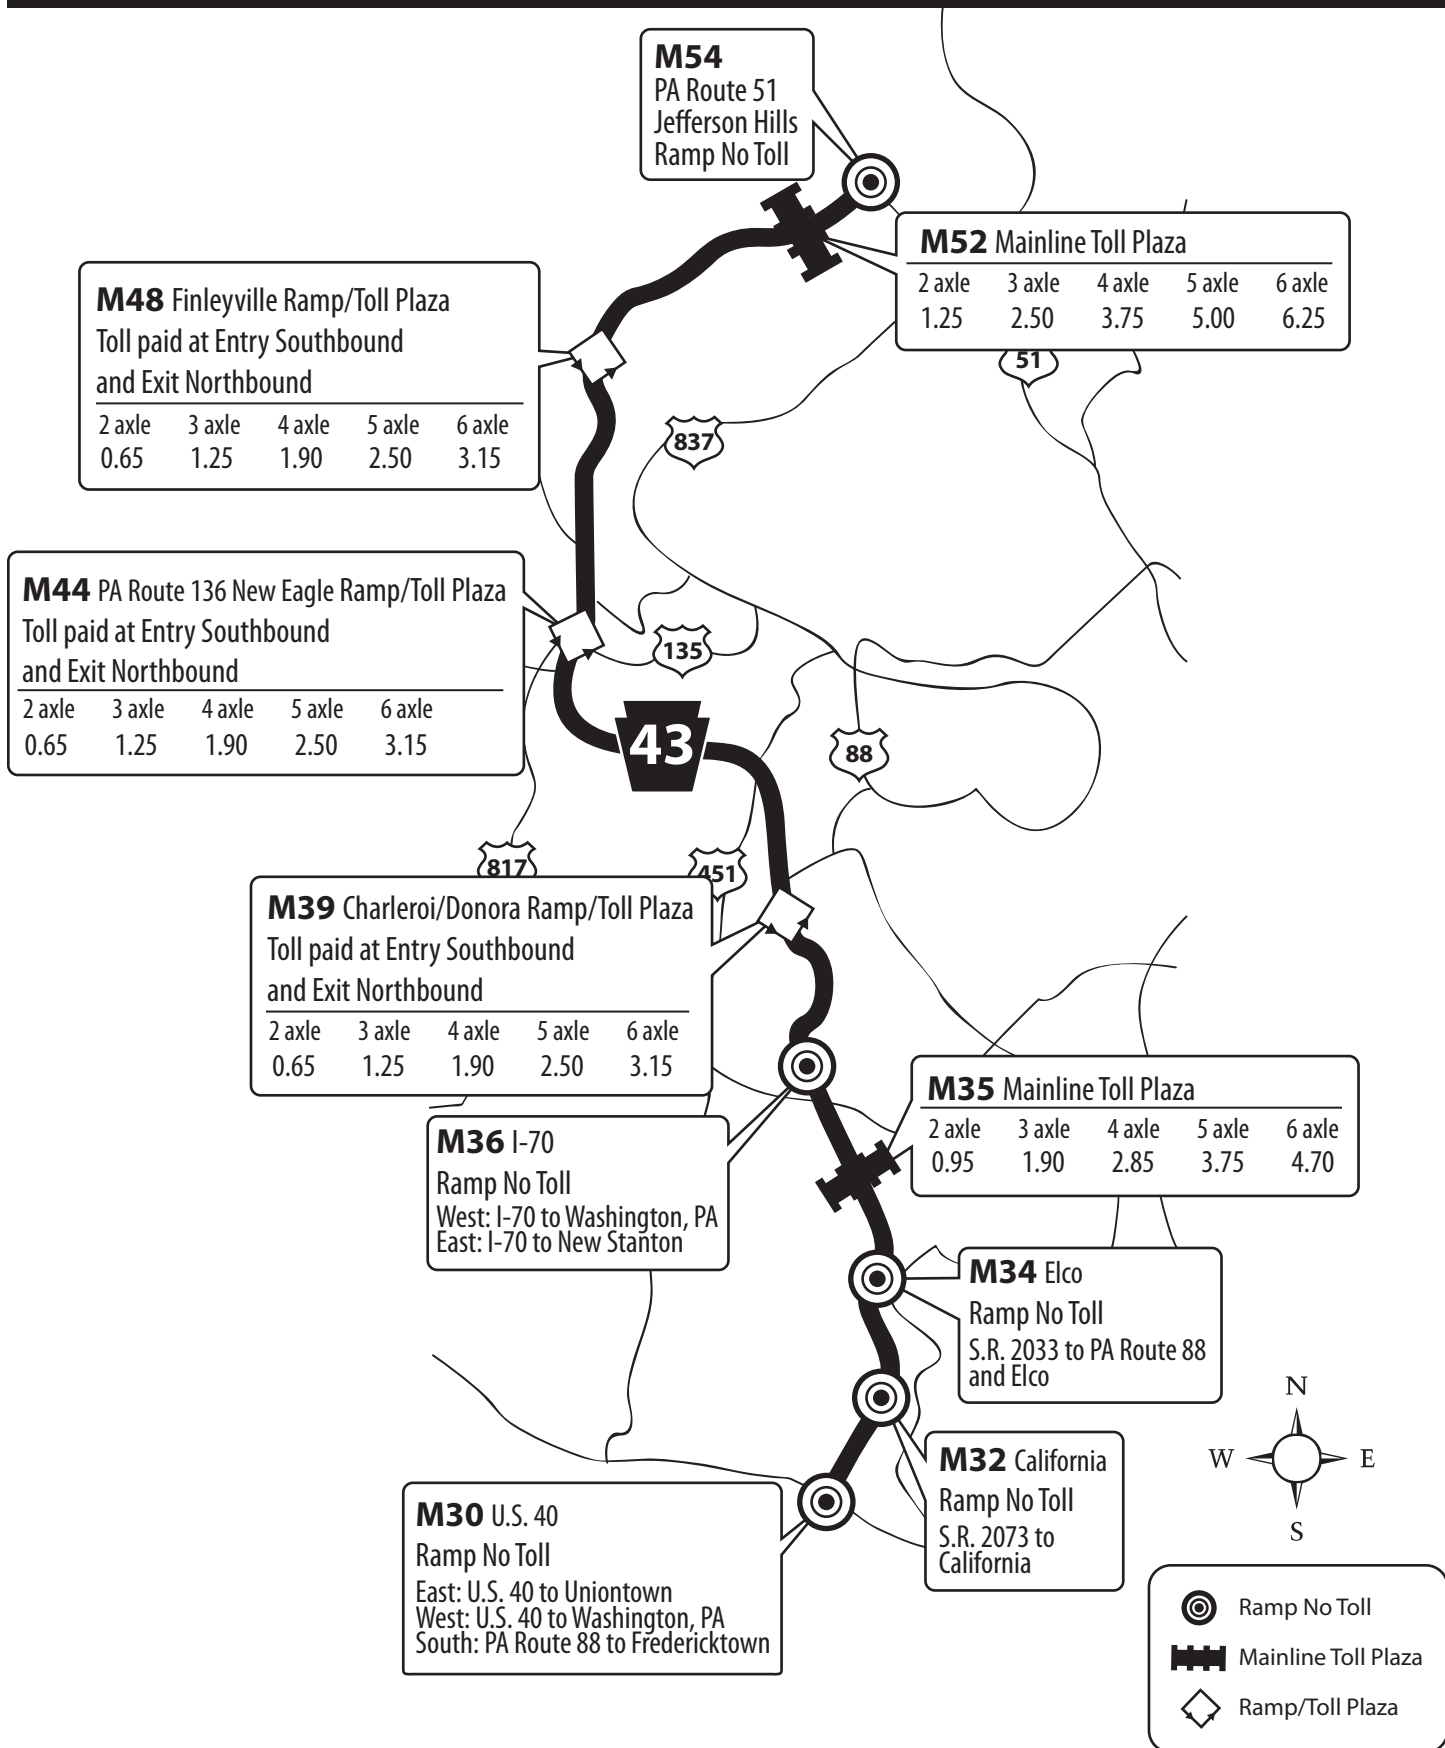

Mon/Fayette Exprwy. PA 51 - US 40

CASH RATES

Mon/Fayette Expressway Uniontown to Brownsville

CASH RATES

Mon/Fayette Expressway Uniontown to PA / WV State Line

CASH RATES

-  Ramp No Toll
-  Mainline Toll Plaza
-  Ramp/Toll Plaza