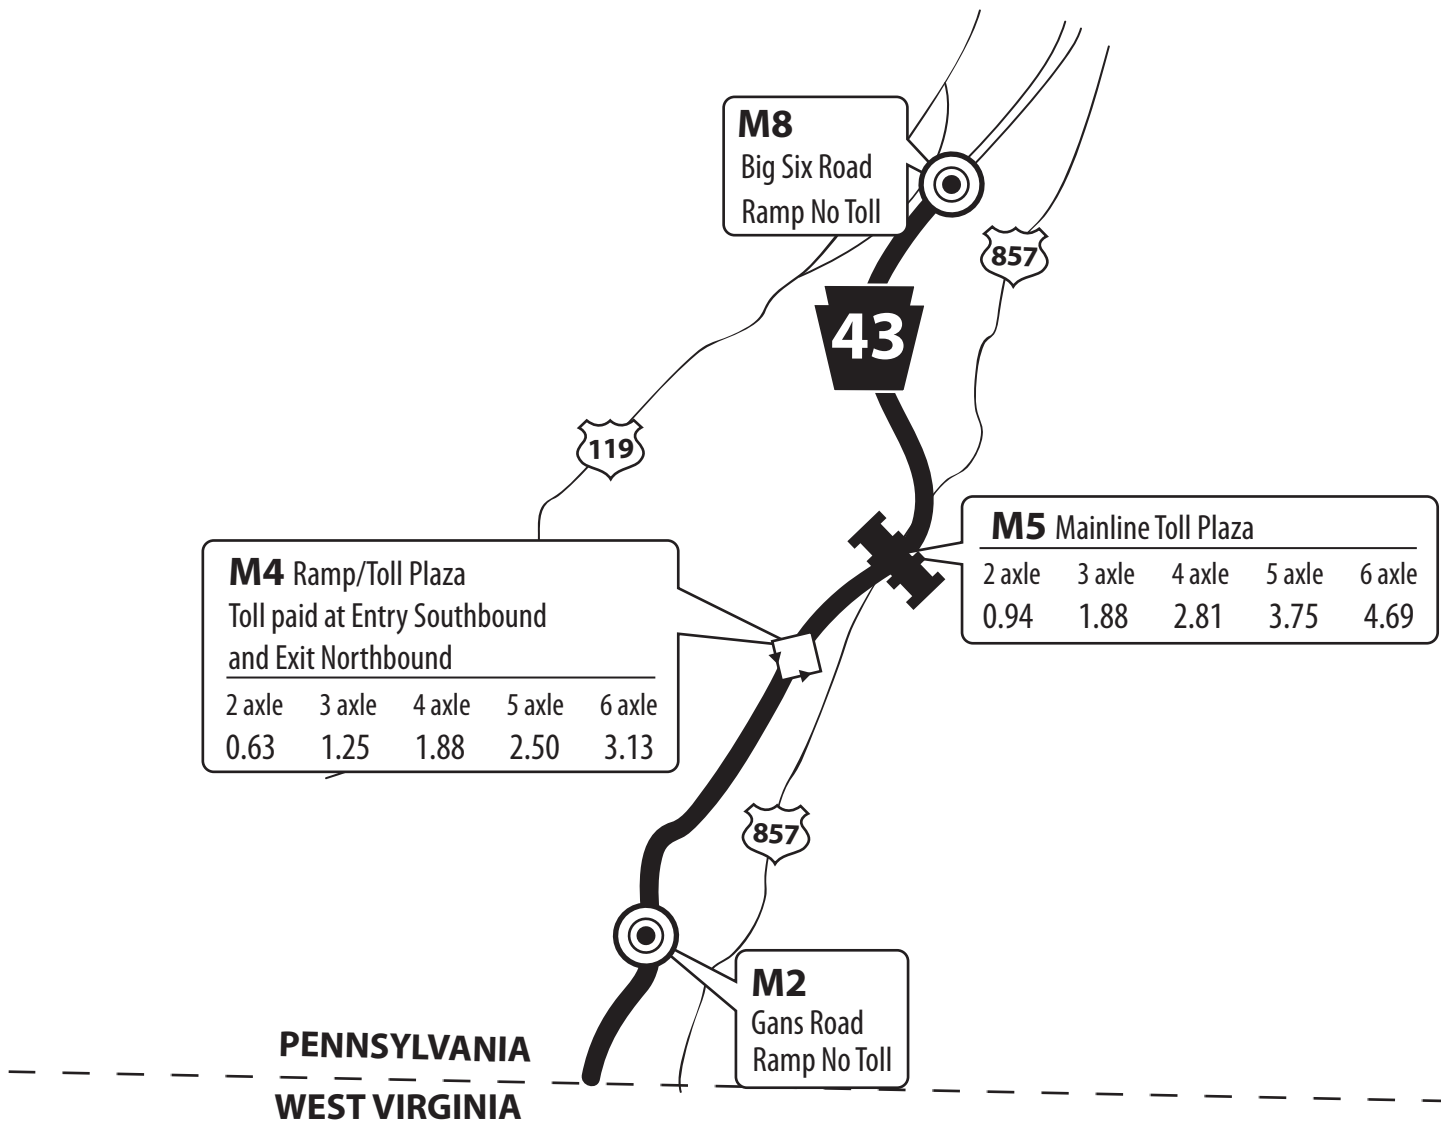

Mon/Fayette Exprwy. PA 51 - US 40

E-ZPass Rates

Mon/Fayette Expressway Uniontown to Brownsville

E-ZPass Rates

Mon/Fayette Expressway Uniontown to PA / WV State Line

E-ZPass Rates

- Ramp No Toll
- Mainline Toll Plaza
- Ramp/Toll Plaza

E-ZPass not accepted for Over-Dimensional vehicles. Permits required for all Over-Dimensional loads.
Visit the Commercial/Over-Dimensional section at www.paturnpike.com.