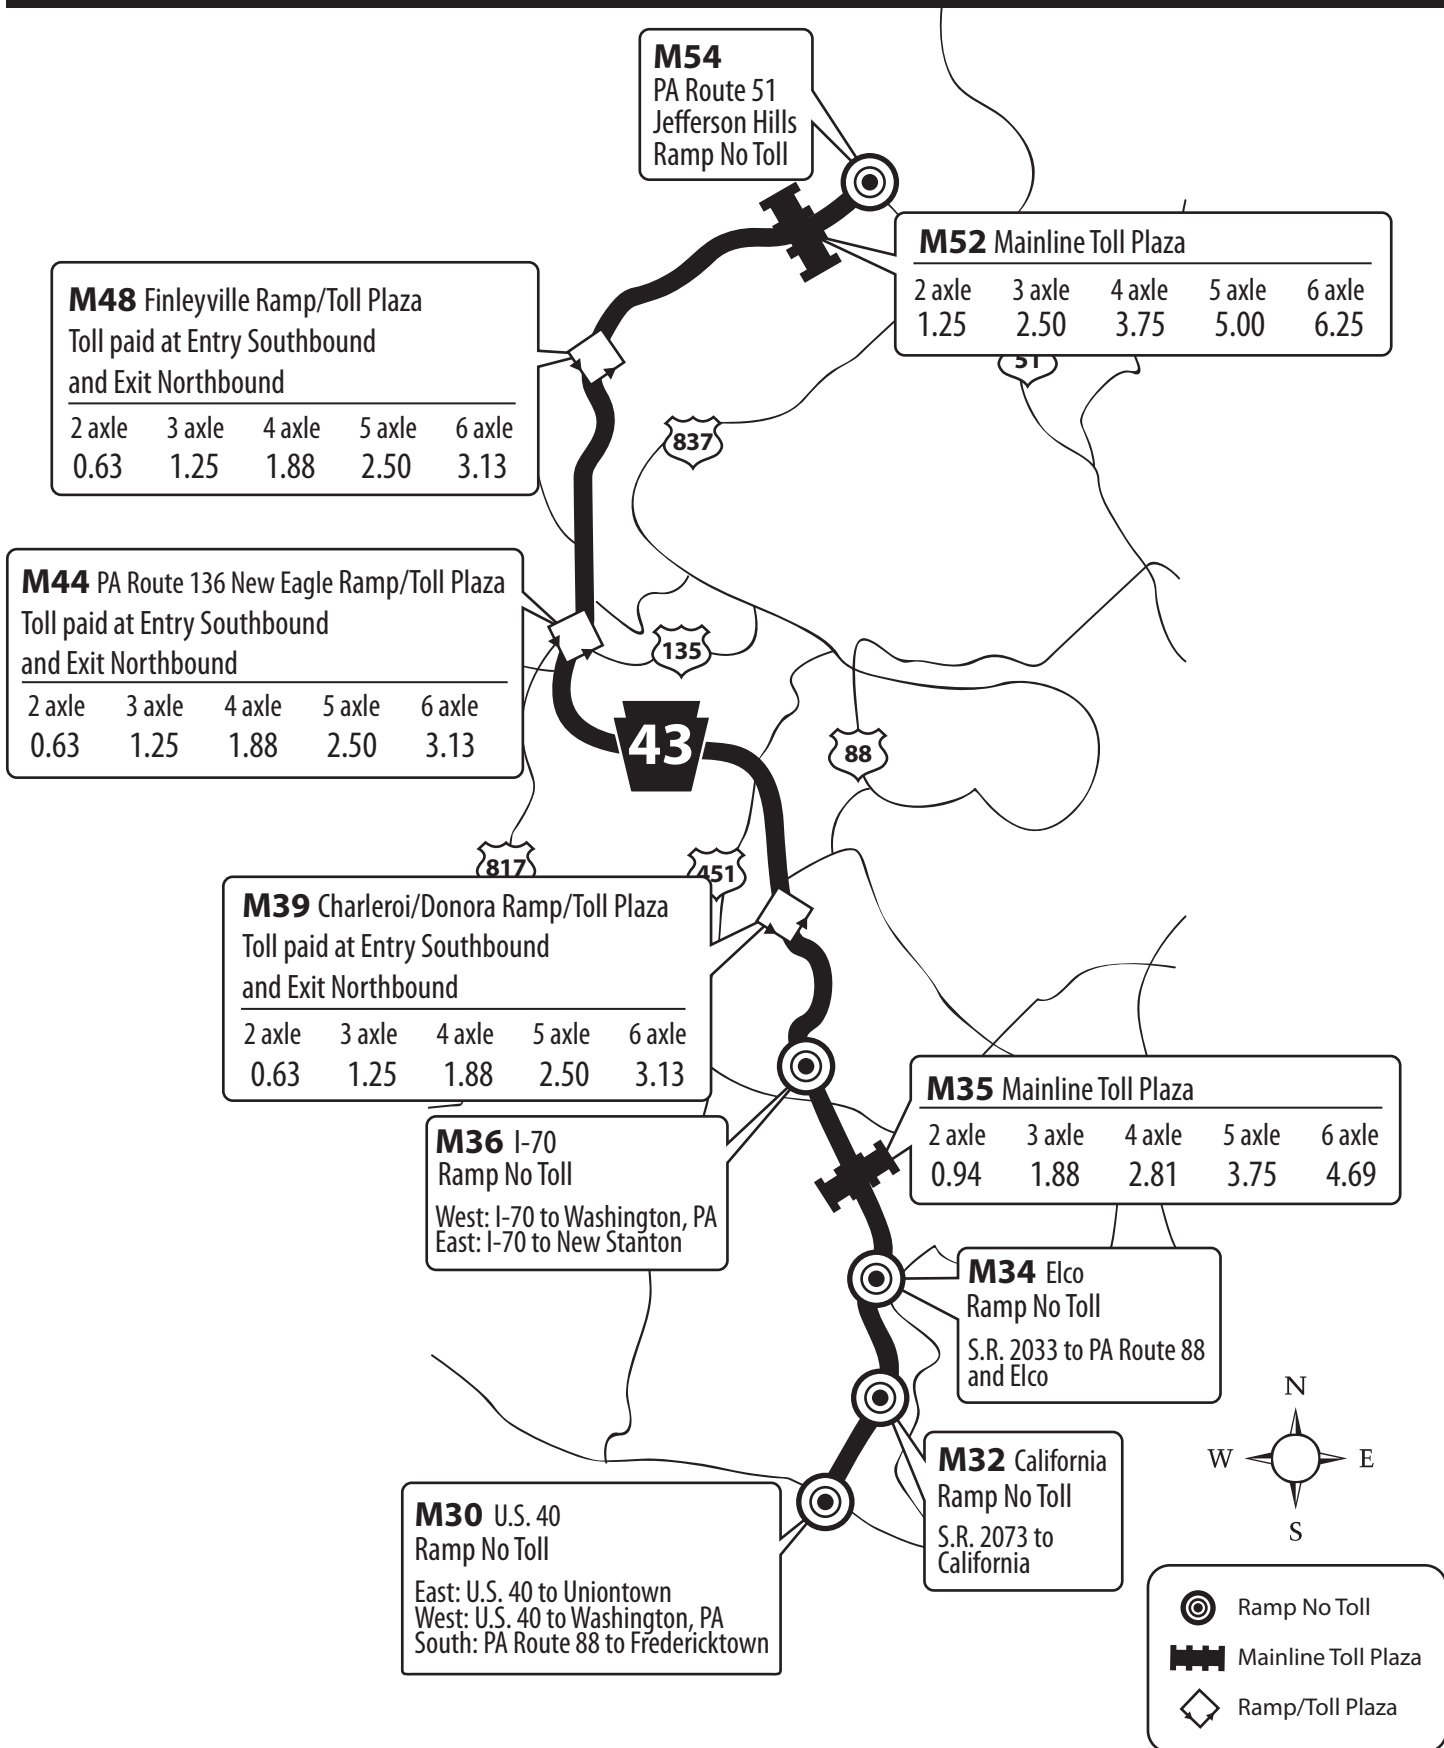

Mon/Fayette Exprwy. PA 51 - US 40

E-ZPass Rates

Mon/Fayette Expressway Uniontown to Brownsville

E-ZPass Rates

Mon/Fayette Expressway Uniontown to PA / WV State Line

E-ZPass Rates

- Ramp No Toll
- Mainline Toll Plaza
- Ramp/Toll Plaza

E-ZPass not accepted for Over-Dimensional vehicles. Permits required for all Over-Dimensional loads.
Visit the Commercial/Over-Dimensional section at www.paturnpike.com.