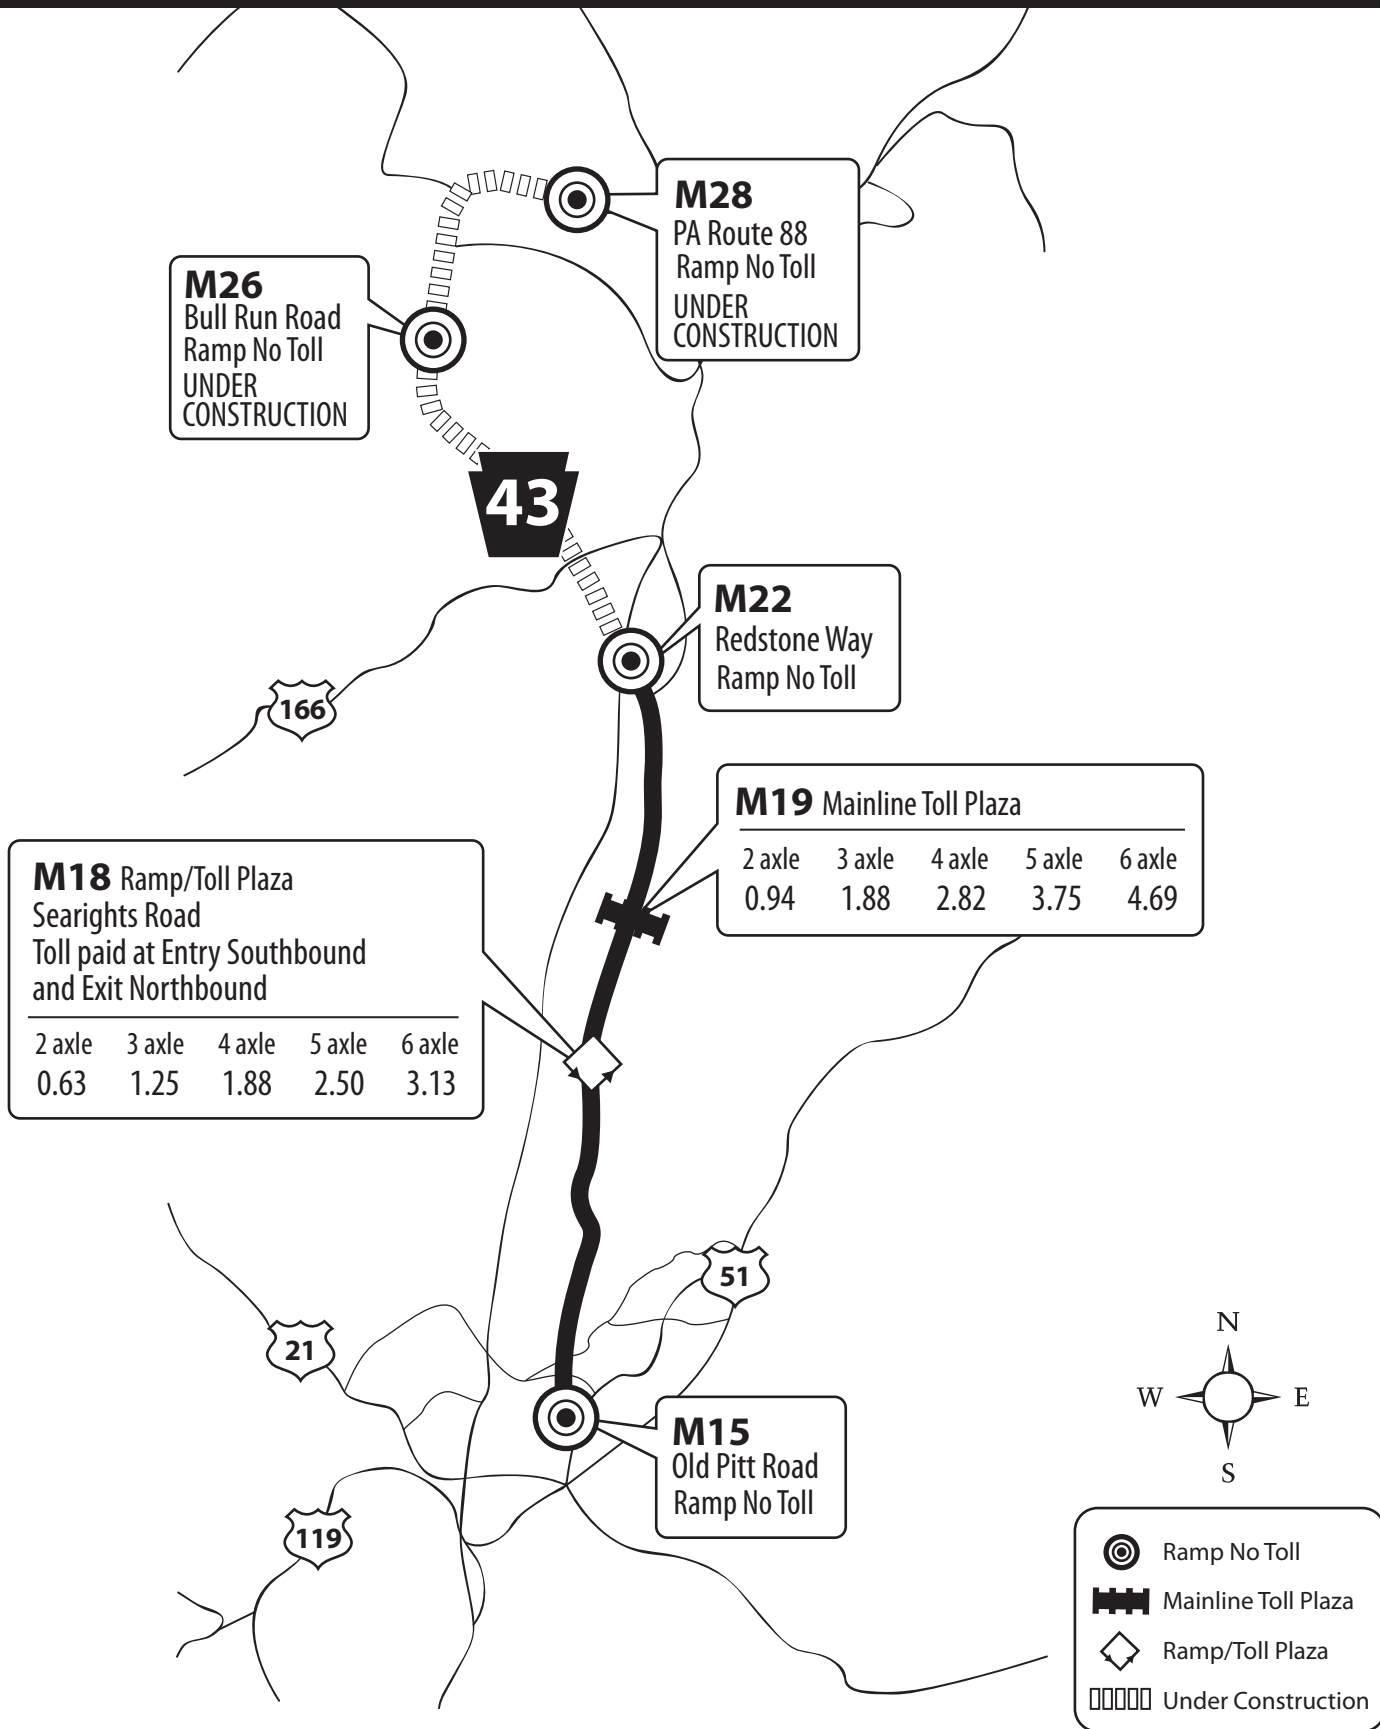

Mon/Fayette Exprwy. PA 51 - US 40

E-ZPass Rates

Mon/Fayette Expressway Uniontown to Brownsville

E-ZPass Rates

Mon/Fayette Expressway Uniontown to PA / WV State Line

E-ZPass Rates

- Ramp No Toll
- Mainline Toll Plaza
- Ramp/Toll Plaza

E-ZPass not accepted for Over-Dimensional vehicles. Permits required for all Over-Dimensional loads.
Visit the Commercial/Over-Dimensional section at www.paturnpike.com.