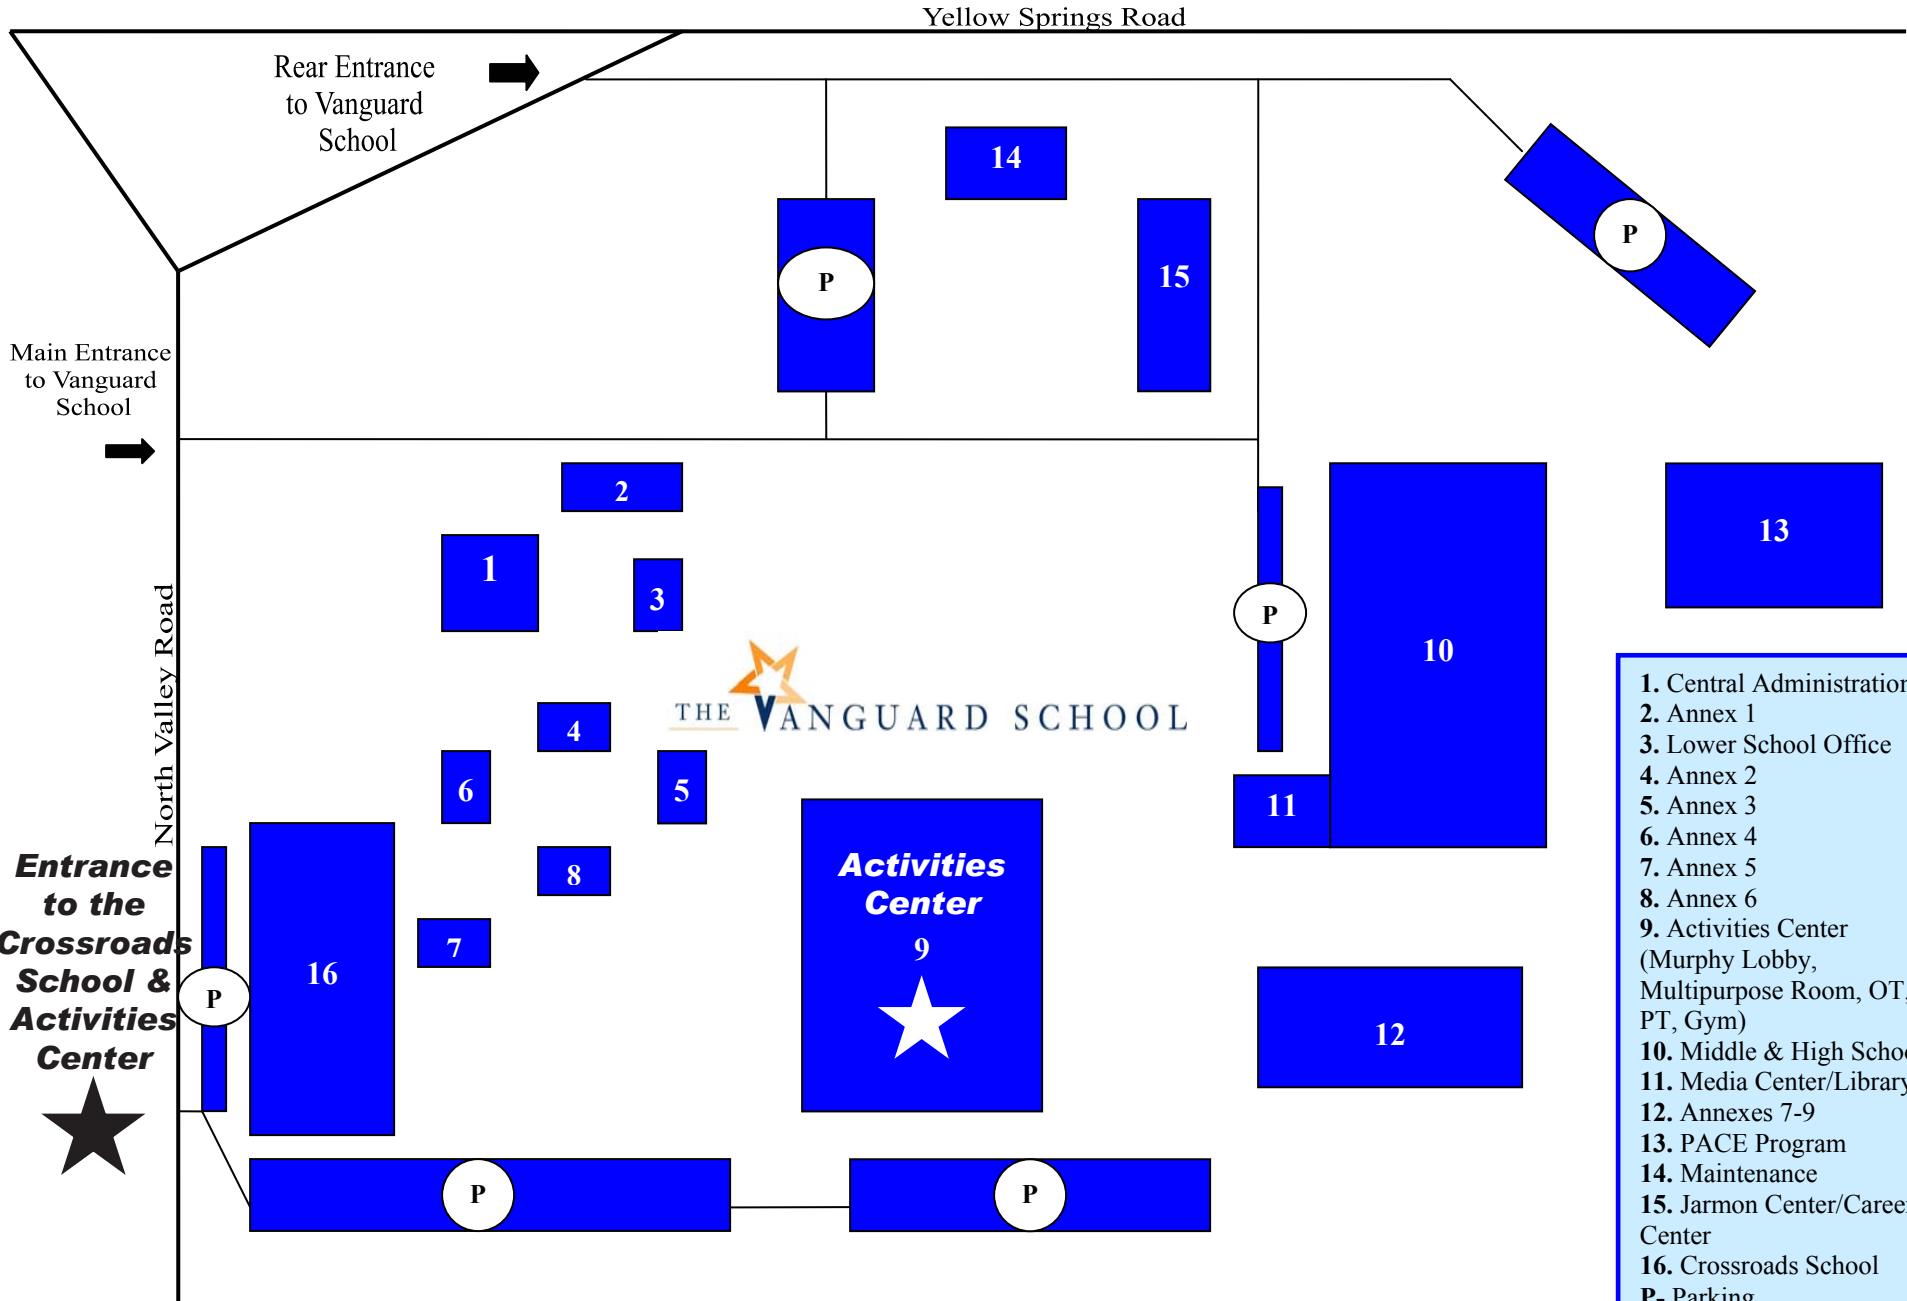

The Vanguard School Campus Map

- 1. Central Administration
- 2. Annex 1
- 3. Lower School Office
- 4. Annex 2
- 5. Annex 3
- 6. Annex 4
- 7. Annex 5
- 8. Annex 6
- 9. Activities Center (Murphy Lobby, Multipurpose Room, OT, PT, Gym)
- 10. Middle & High School
- 11. Media Center/Library
- 12. Annexes 7-9
- 13. PACE Program
- 14. Maintenance
- 15. Jarmon Center/Career Center
- 16. Crossroads School
- P- Parking